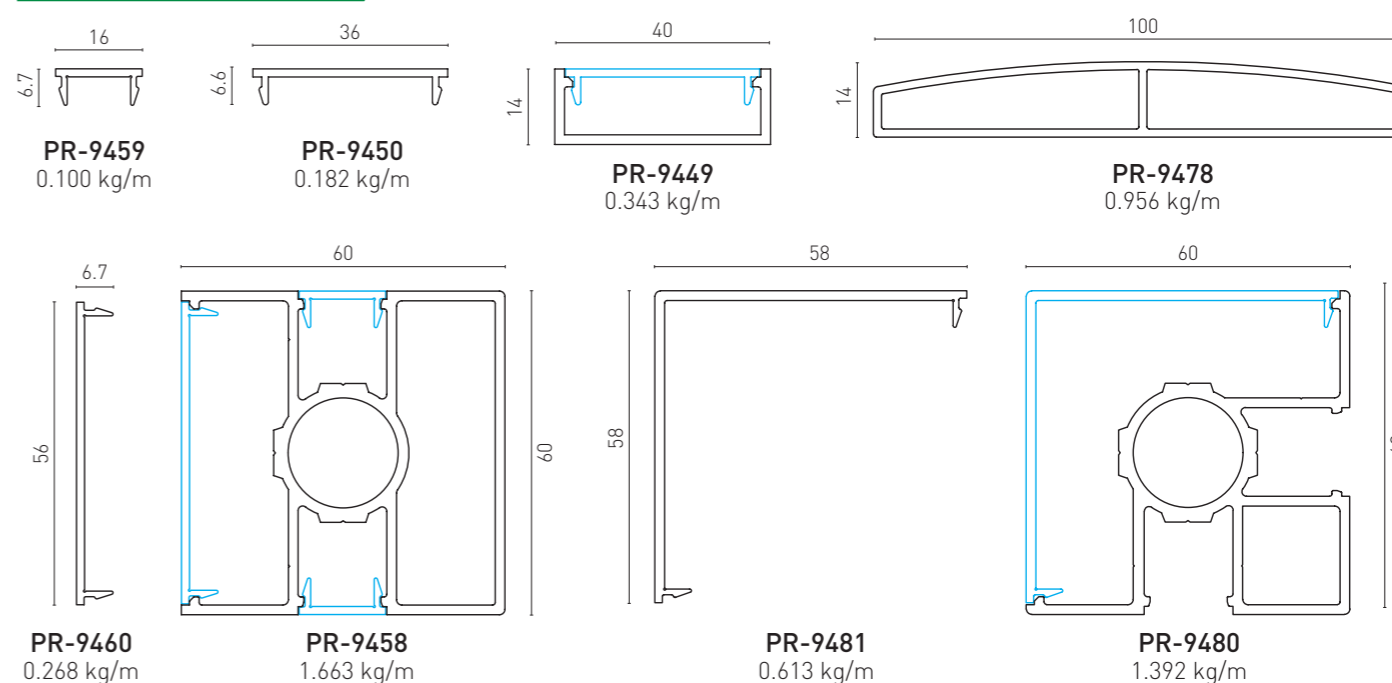

AK-5027K
Chemical Anchor

Fixing Detail from Adapter Profile to LOUVER Profiles

4.2x16
Self Tapping Screw

Detail B

BTS Aluminium

Fixing Detail of Horizontal Connector Profile to Post Profile (PR-9449 to PR-9458)

ALUMINIUM GARDEN FENCE

F60V
TECHNICAL DETAILS

- Fence with cambered type vertical profile and flat vertical profile.

- Clôture avec profil vertical de type cambré et profil vertical plat.

PROFILES / PROFILS

ACCESSORIES / ACCESSOIRES

BTS Aluminium

ALUMINIUM GARDEN FENCE

F76

TECHNICAL DETAILS

- The horizontal profile can be combined with 8 mm glass.
- Le profil horizontal peut être combiné avec du verre de 8 mm.