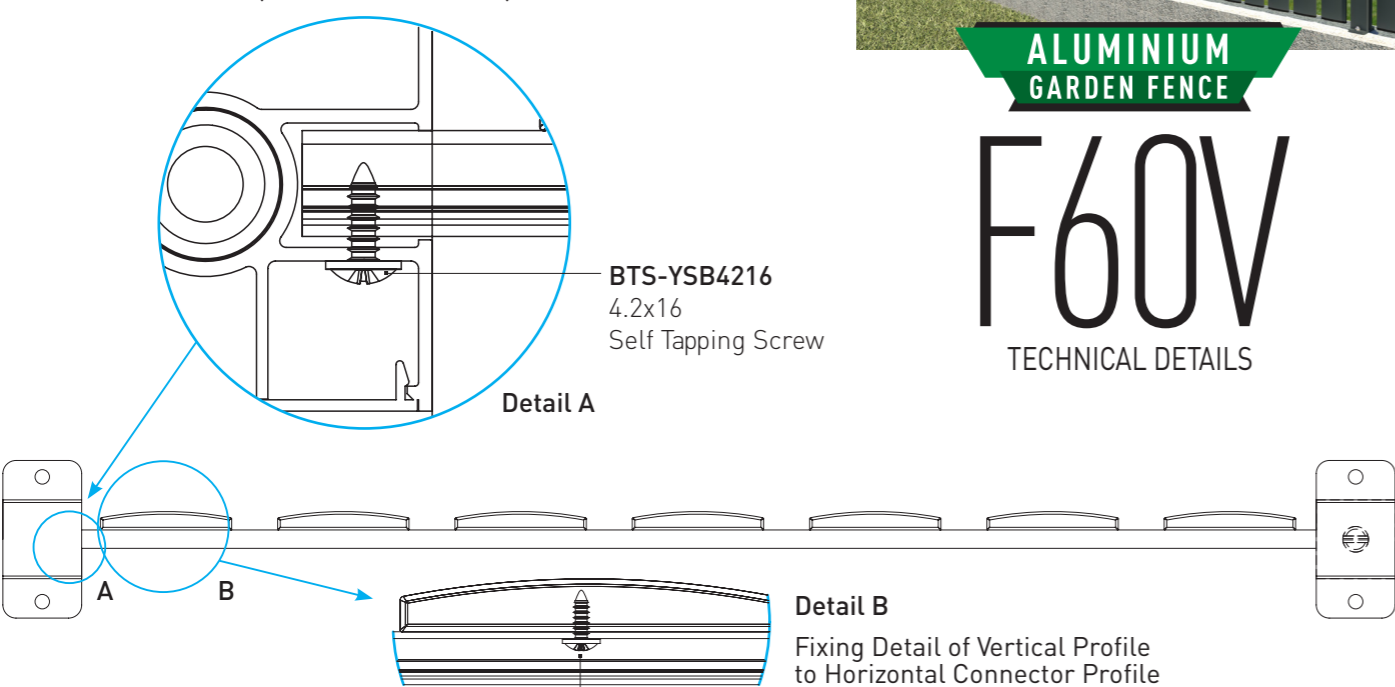

AK-5027K
Chemical Anchor

Fixing Detail from Adapter Profile to LOUVER Profiles

4.2x16
Self Tapping Screw

Detail B

BTS Aluminium

Fixing Detail of Horizontal Connector Profile to Post Profile (PR-9449 to PR-9458)

ALUMINIUM GARDEN FENCE

F60V
TECHNICAL DETAILS

- Fence with cambered type vertical profile and flat vertical profile.

- Clôture avec profil vertical de type cambré et profil vertical plat.

PROFILES / PROFILS