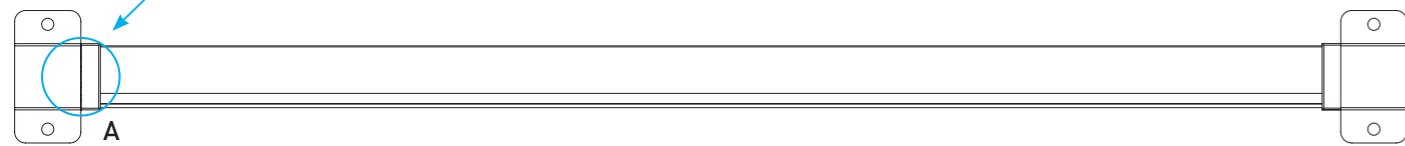

BTS Aluminium

ALUMINIUM
GARDEN FENCE

F60

TECHNICAL DETAILS

- Fence with patterned horizontal profile and flat surface profile.

- Clôture avec profil horizontal à motifs et profil de surface plane.

PROFILES / PROFILES

ACCESSORIES / ACCESSOIRES

BTS Aluminium

**ALUMINIUM
GARDEN FENCE**

F60 LOUVER

TECHNICAL DETAILS

Fixing Detail from Adapter Profile to Post Profile

BTS-YSB4216
4.2x16
Self Tapping Screw

Detail A