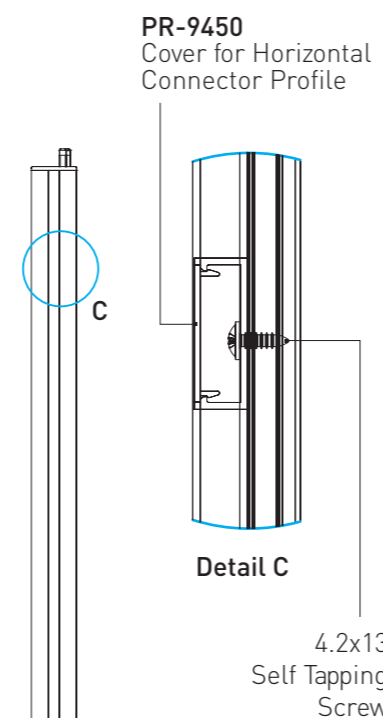

AK-5027K
Chemical Anchor

Fixing Detail from Adapter Profile to LOUVER Profiles

4.2x16
Self Tapping Screw

Detail B

BTS Aluminium

Fixing Detail of Horizontal Connector Profile to Post Profile (PR-9449 to PR-9458)