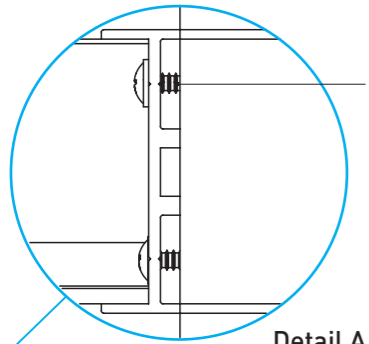

BTS Aluminium

ALUMINIUM
GARDEN FENCE

F60

TECHNICAL DETAILS

- Fence with patterned horizontal profile and flat surface profile.

- Clôture avec profil horizontal à motifs et profil de surface plane.

PROFILES / PROFILES

ACCESSORIES / ACCESSOIRES

BTS Aluminium

**ALUMINIUM
GARDEN FENCE**

F60 LOUVER

TECHNICAL DETAILS

Fixing Detail from Adapter Profile to Post Profile

BTS-YSB4216
4.2x16
Self Tapping Screw

Detail A