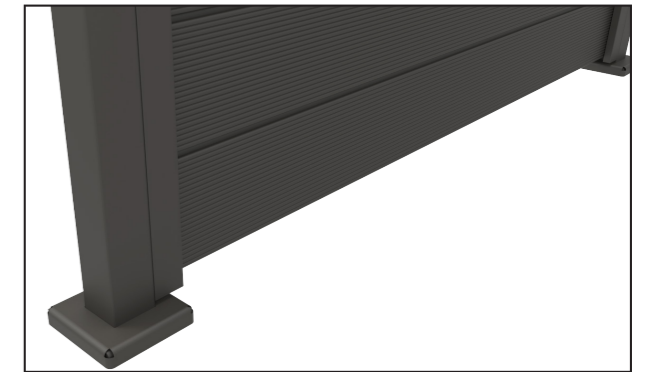

BTS Aluminium

ALUMINIUM GARDEN FENCE

F40

TECHNICAL DETAILS

PR-4228

Detail A

BTS-YSB4216
4.2x16
Self Tapping Screw

- The horizontal profile can be combined with 8 mm glass.