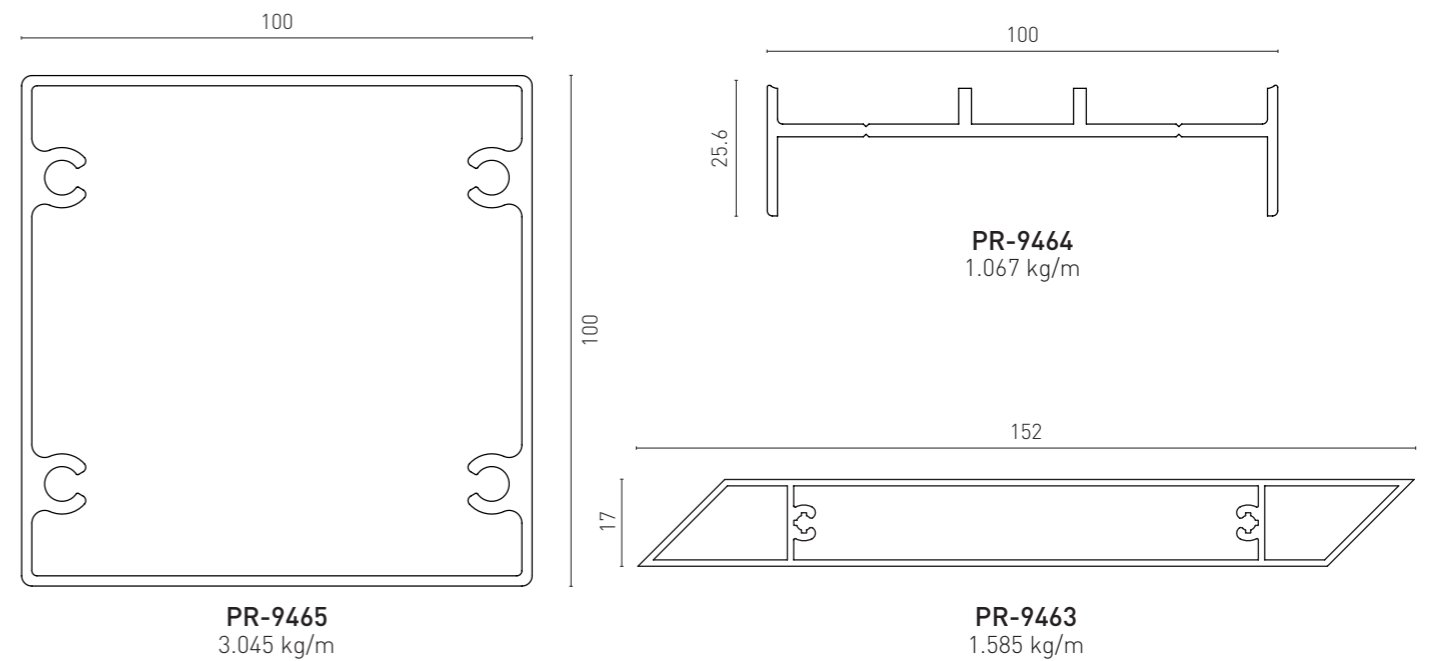

PROFILES / PROFILS