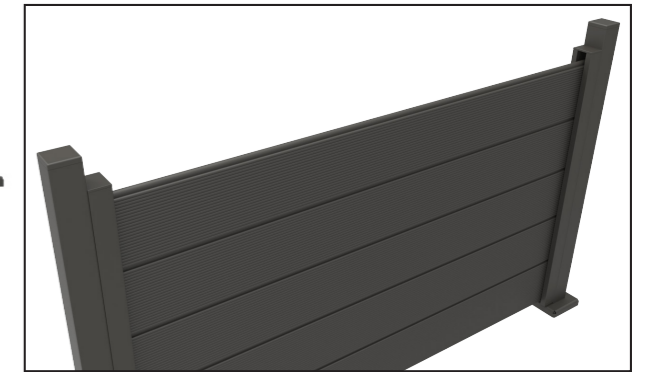

BTS Aluminium

ALUMINIUM GARDEN FENCE

F40

TECHNICAL DETAILS

PR-4228

Detail A

BTS-YSB4216
4.2x16
Self Tapping Screw

- The horizontal profile can be combined with 8 mm glass.