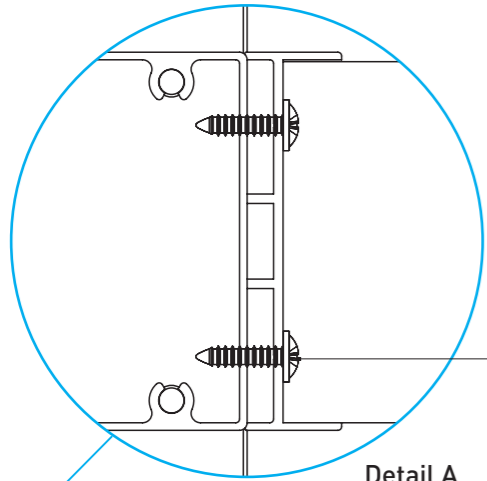

- Fence with patterned profile and flat surface profile.
- Clôture avec profil à motifs et profil de surface plane.

Detail A
Fixing Detail of Lamella Profiles
to Transom Profile & Transom Profile
to Post Profile

PROFILES / PROFILES

ACCESSORIES / ACCESSOIRES

BTS Aluminium

ALUMINIUM GARDEN FENCE

F100

TECHNICAL DETAILS

BTS-YSB4216
4.2x23
Self Tapping Screw

Detail A
Fixing of Adapter Profile
to Post Profile