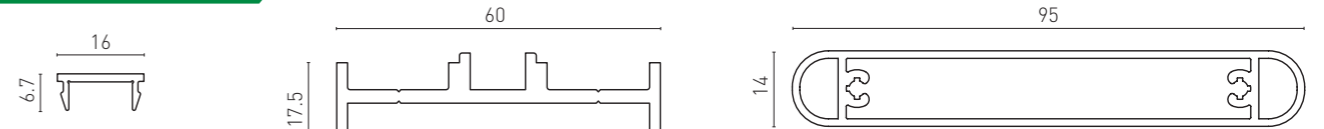

PROFILES / PROFILS

PR-9459
0.100 kg/m

PR-9452
0.730 kg/m

PR-9453
0.998 kg/m