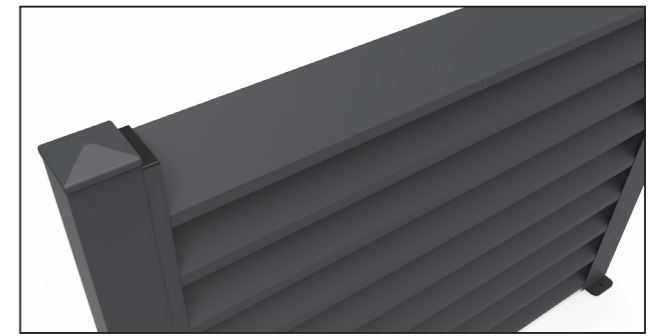

• Fence with angled louver profiles.