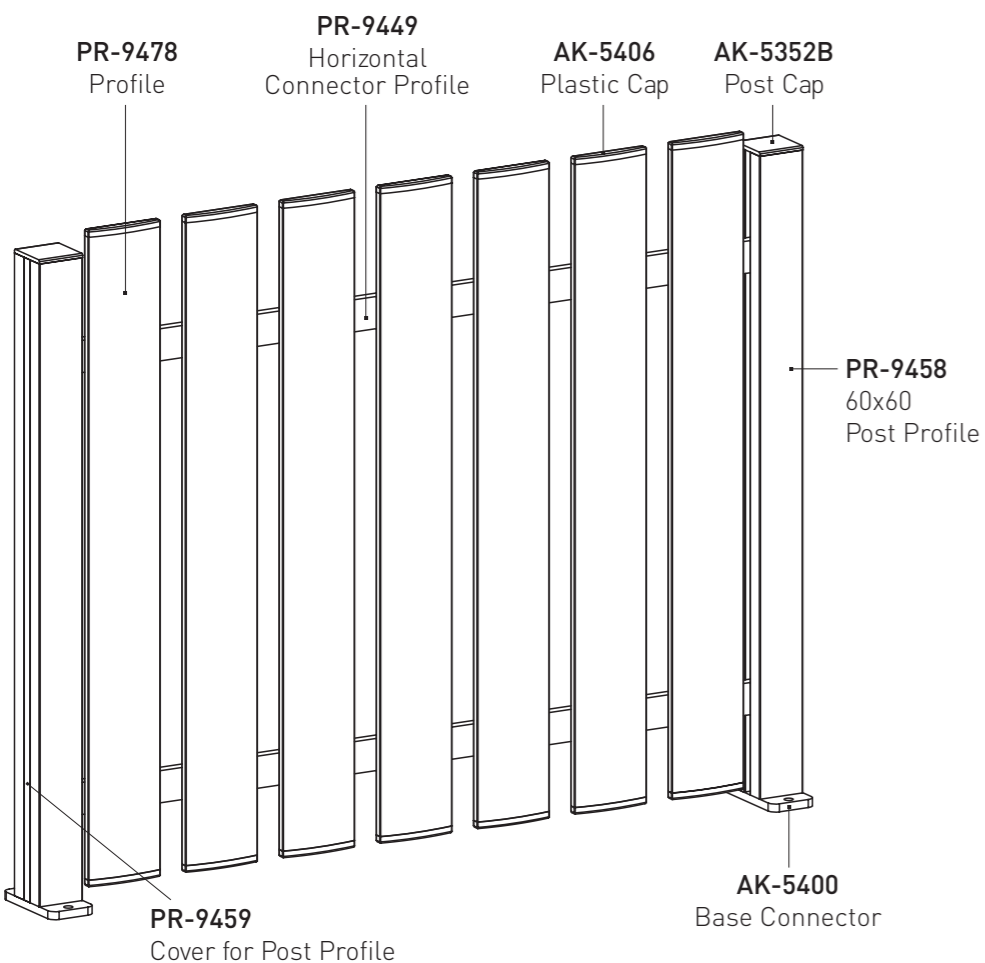

AK-5027K
Chemical Anchor

Fixing Detail from Adapter Profile to LOUVER Profiles

4.2x16
Self Tapping Screw

Detail B

BTS Aluminium

Fixing Detail of Horizontal Connector Profile to Post Profile (PR-9449 to PR-9458)