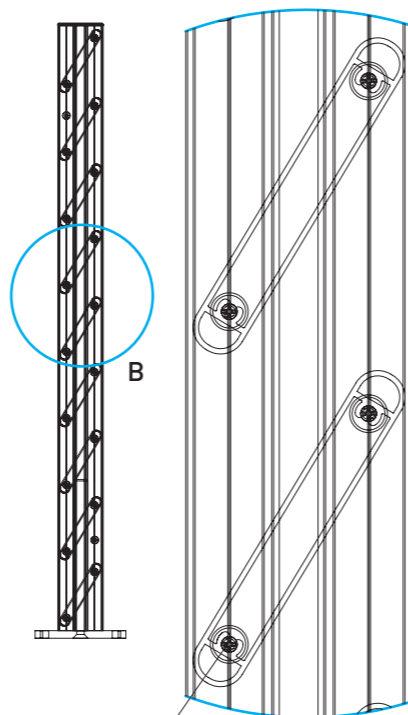

PR-9481
0.613 kg/m

PR-9480
1.392 kg/m

ACCESSORIES / ACCESSOIRES

AK-5403

AK-5352B

AK-5400

BTS-KSG10X100
M10x100 Threaded Rod
+ Domed Cap Nut

BTS-YSB4216
4.2x16 Self Tapping Screw

AK-5027K
Chemical Anchor

Fixing Detail from Adapter Profile to LOUVER Profiles

4.2x16
Self Tapping Screw

Detail B

BTS Aluminium

Fixing Detail of Horizontal Connector Profile to Post Profile (PR-9449 to PR-9458)