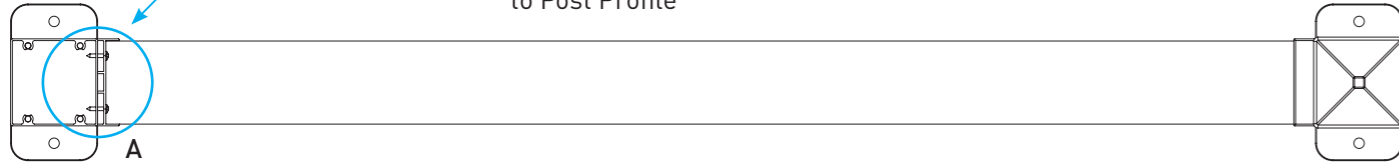

PROFILES / PROFILES

ACCESSORIES / ACCESSOIRES

BTS Aluminium

ALUMINIUM GARDEN FENCE

F100

TECHNICAL DETAILS

BTS-YSB4216
4.2x23
Self Tapping Screw

Detail A
Fixing of Adapter Profile
to Post Profile