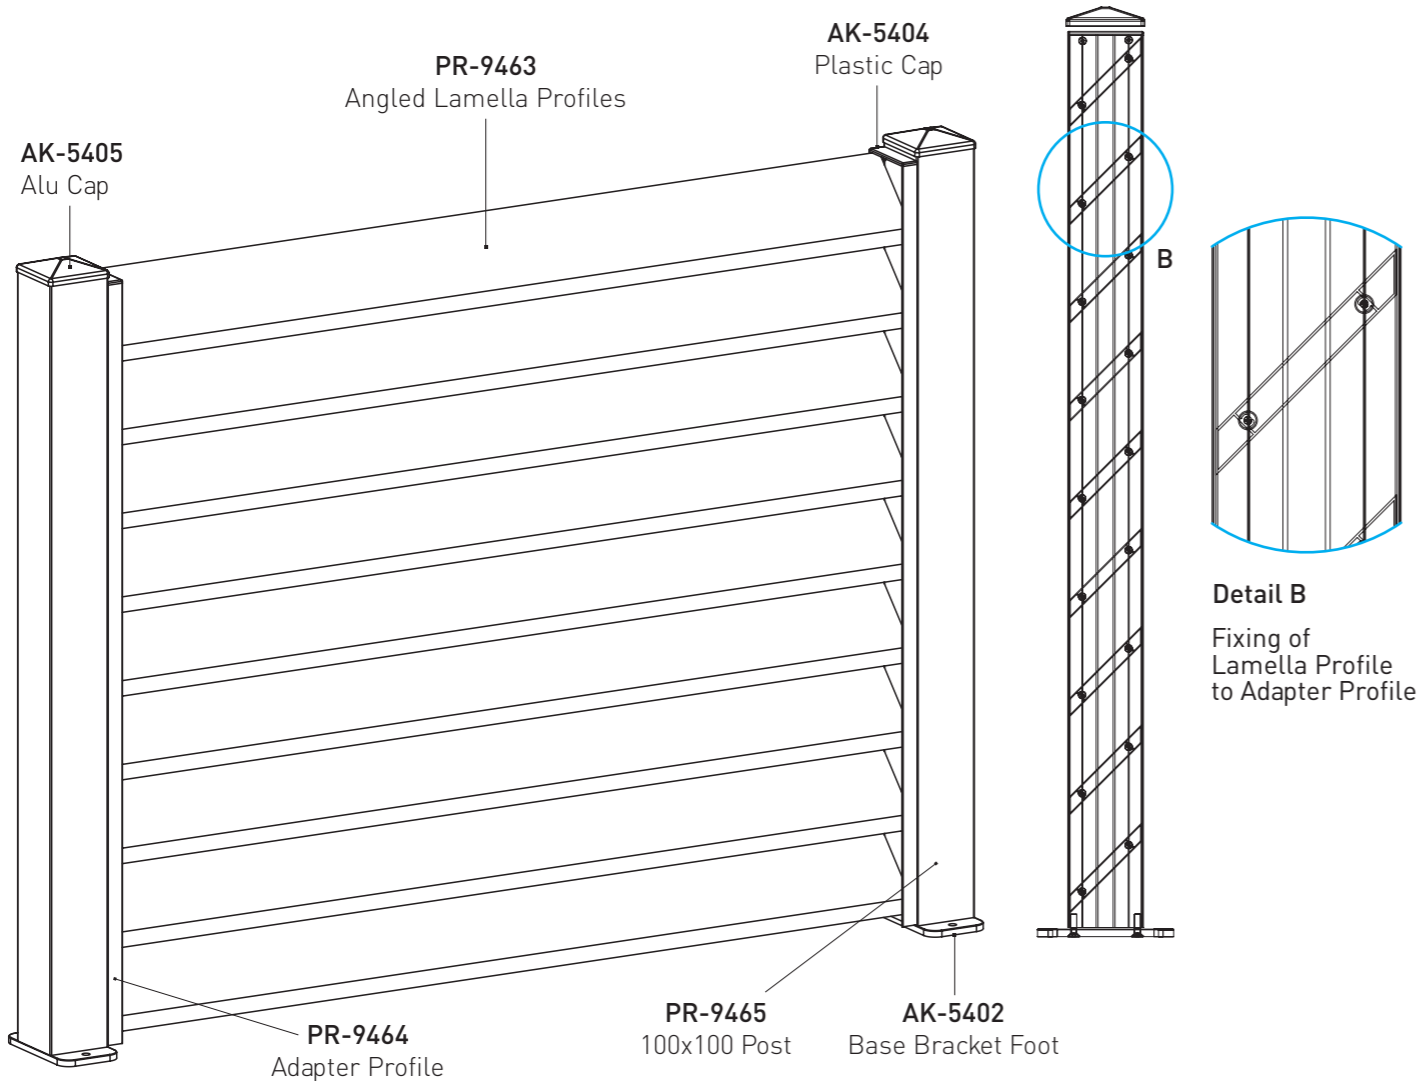

PROFILES / PROFILS