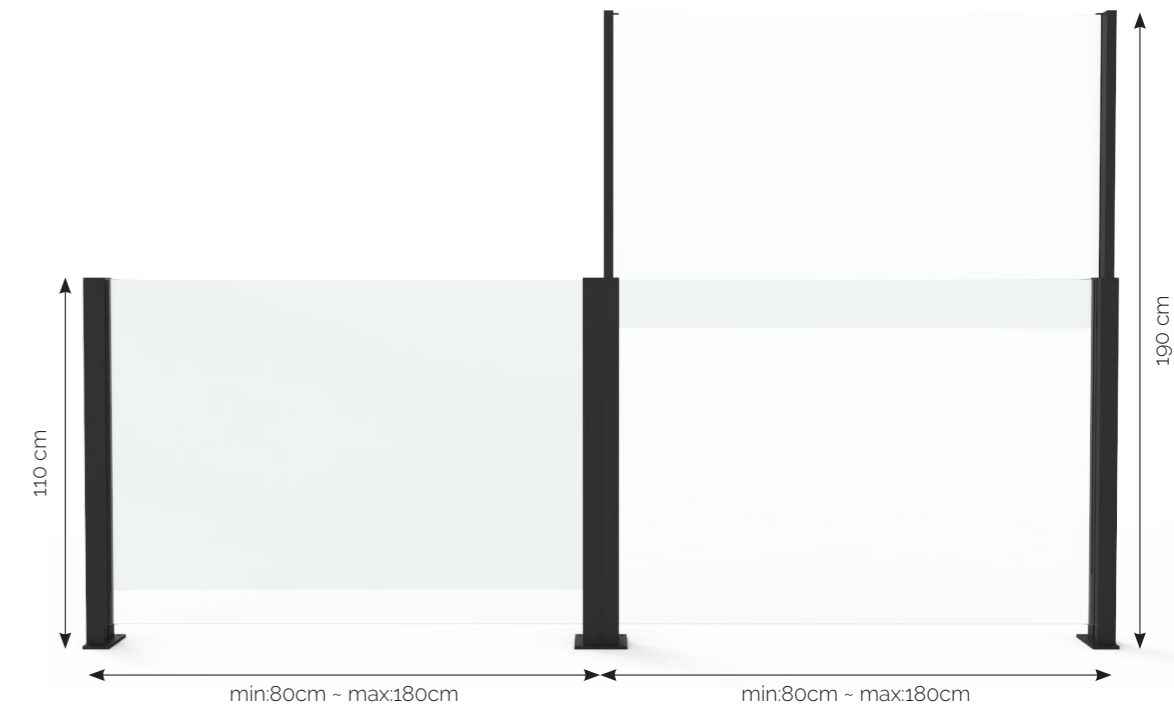

EXTRAS

Integrated Planter Support (Optional)

The WindStop retractable glass balustrade can be attached to a robust galvanized and electrostatic powder painted base designed that functions as an flower pot and counter weight against winds. Refurbish your restaurant, cafe and terrace with a new planter support for your wind breaker glass railing.

Support de jardinière intégré (Optionnel)

La balustrade en verre rétractable WindStop est fixée à une base robuste galvanisée et peinte en poudre électrostatique conçue qui fonctionne comme un pot de fleur et un contrepoids contre les vents. Rénovez votre restaurant, café et terrasse avec un nouveau support de jardinière pour votre balustrade en verre coupe-vent.

RAL colors can be applied.

Les couleurs RAL peuvent être appliquées.

Wheeled Base (Optional)

Optional trolley support with brakes on each wheel for places where fastening is not possible onto the ground.

Windstop cannot be used with wheeled bases as wind barrier panel against wind. its suggested to be used as separator in indoor commercial areas and in windless outdoor places.

Base à roulettes (Optionnel)

Support de chariot en option avec freins sur chaque roue pour les endroits où la fixation n'est pas possible au sol.

Windstop ne peut pas être utilisé avec des bases à roues comme panneau de barrière vent contre le vent. son suggéré d'être utilisé comme séparateur dans les zones commerciales intérieures et dans les endroits extérieurs sans vent.

Reinforced Support (Optional)

Height adjustable floor fastening support.

Support Renforcé (Optionnel)

Support de fixation au sol réglable en hauteur.

Technical Specifications

Description

Height Adjustable Glass Railing, Balustrade, Windbreakaer

Principle of operation

Lifting by gas pressure