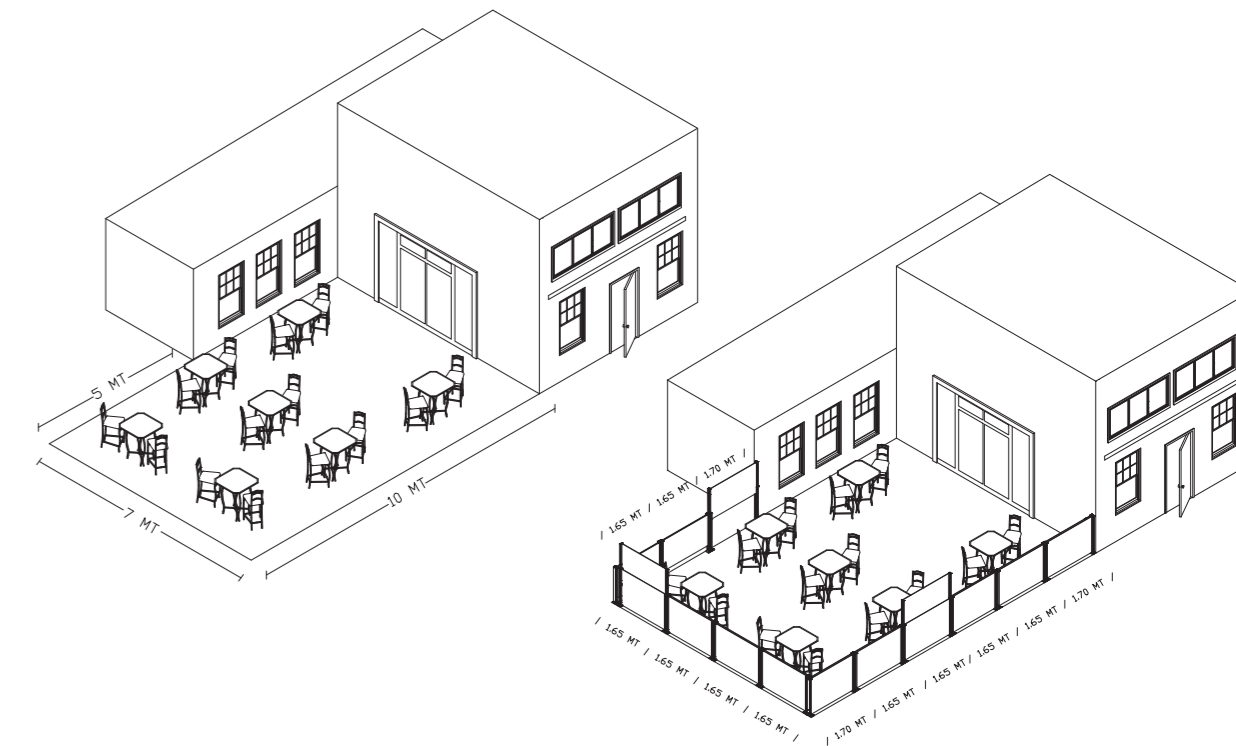

Weight

Standard panel 110cm x 150cm = 70Kg

Manufactured by

BTS Aluminium Turkey

Just lift it up when wind starts!

It is an ambitious product which is enough to create revolution in railing systems! Restaurant gardens, terraces, open areas of cafes, swimming pools and balconies.