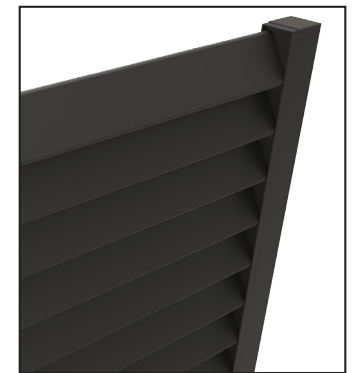

PROFILES / PROFILES

ACCESSORIES / ACCESSOIRES

**BTS Aluminium**

**ALUMINIUM  
GARDEN FENCE**

# F60 LOUVER

TECHNICAL DETAILS

Fixing Detail from Adapter Profile to Post Profile

**BTS-YSB4216**  
4.2x16  
Self Tapping Screw

Detail A

- Fence with angled louver profiles.

- Clôture avec profils de persiennes inclinés.