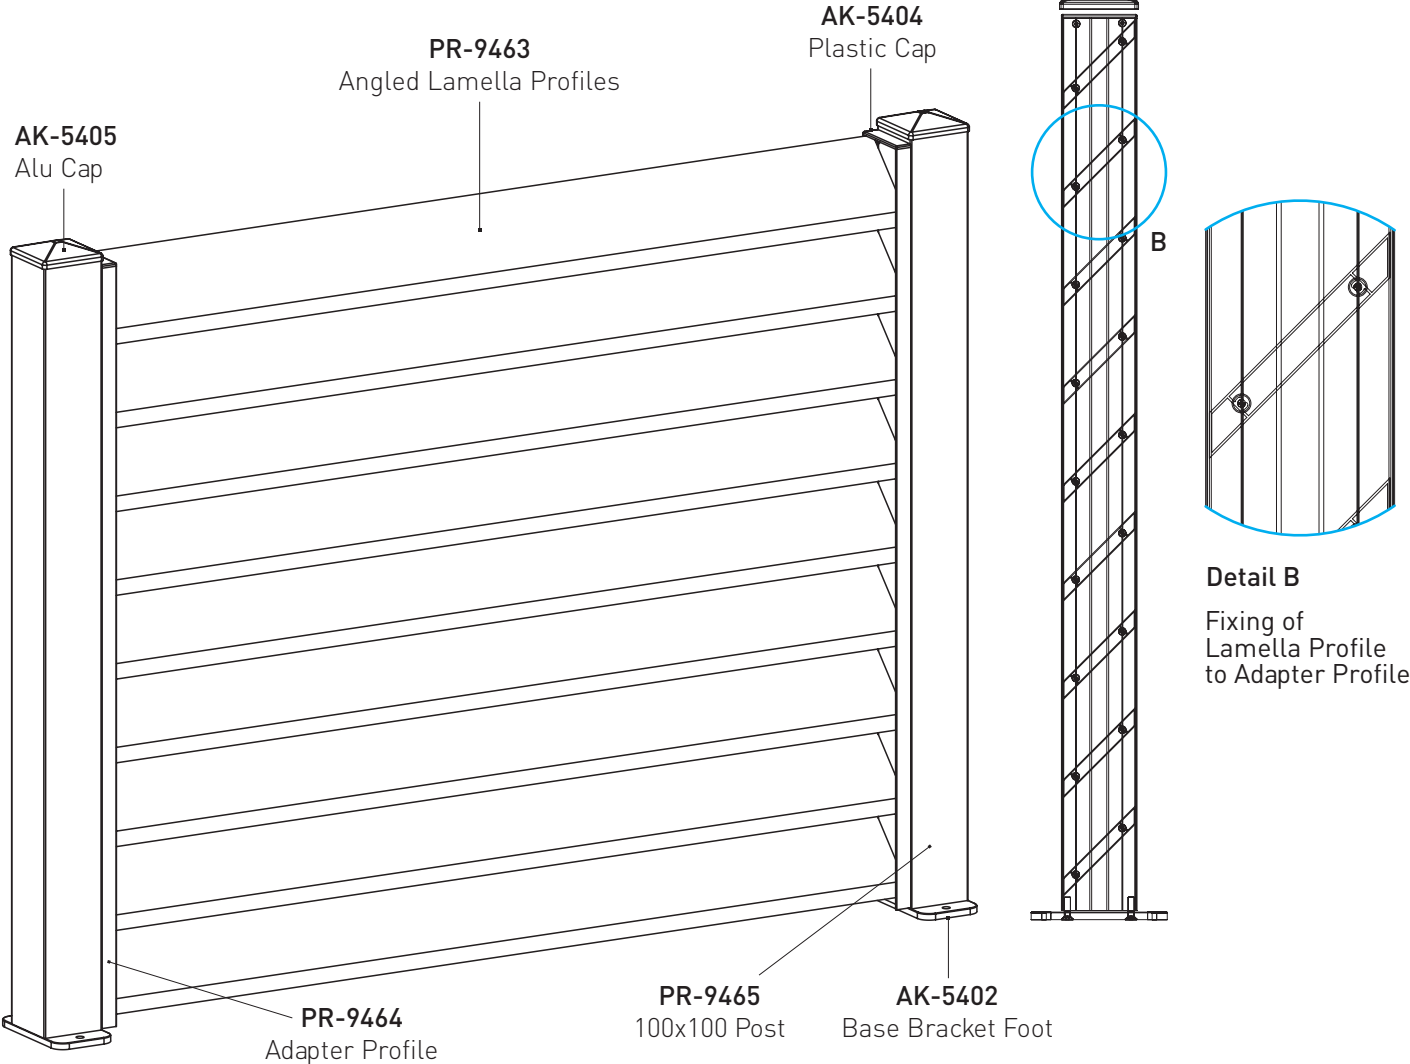

PROFILES / PROFILS

ACCESSORIES / ACCESSOIRES

BTS Aluminium

ALUMINIUM  
GARDEN FENCE

F100

TECHNICAL DETAILS

BTS-YSB4216  
4.2x23  
Self Tapping Screw

Detail A  
Fixing of Adapter Profile  
to Post Profile