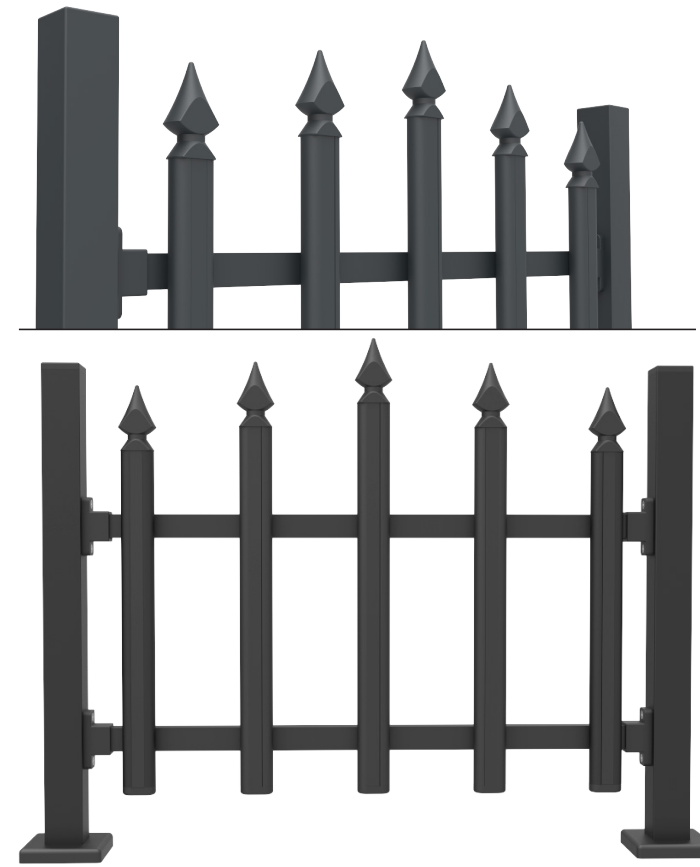

F40 CLASSIC

TECHNICAL DETAILS