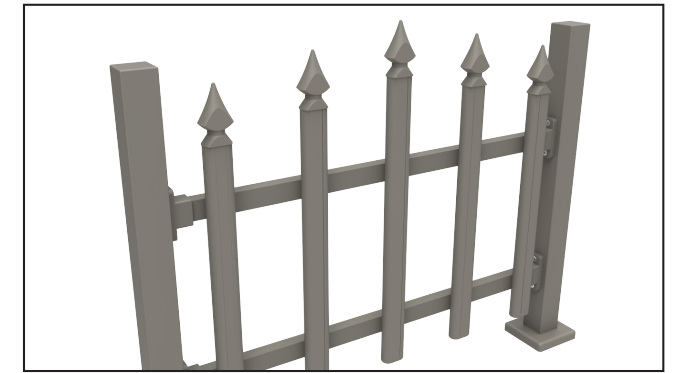

F40 CLASSIC

TECHNICAL DETAILS