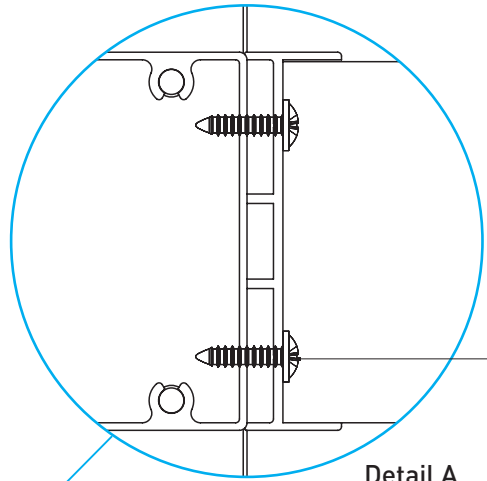

PROFILES / PROFILS

ACCESSORIES / ACCESSOIRES

BTS Aluminium

ALUMINIUM  
GARDEN FENCE

F100

TECHNICAL DETAILS

BTS-YSB4216  
4.2x23  
Self Tapping Screw

Detail A  
Fixing of Adapter Profile  
to Post Profile