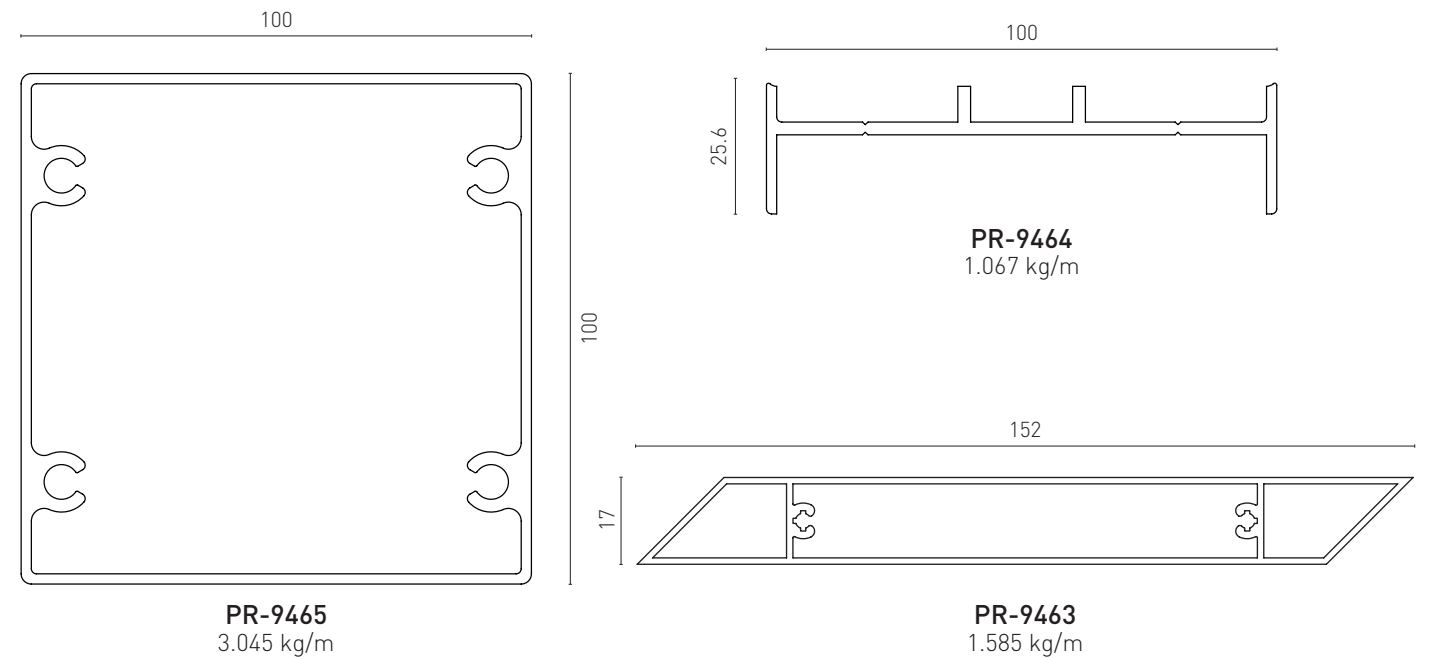

PROFILES / PROFILS