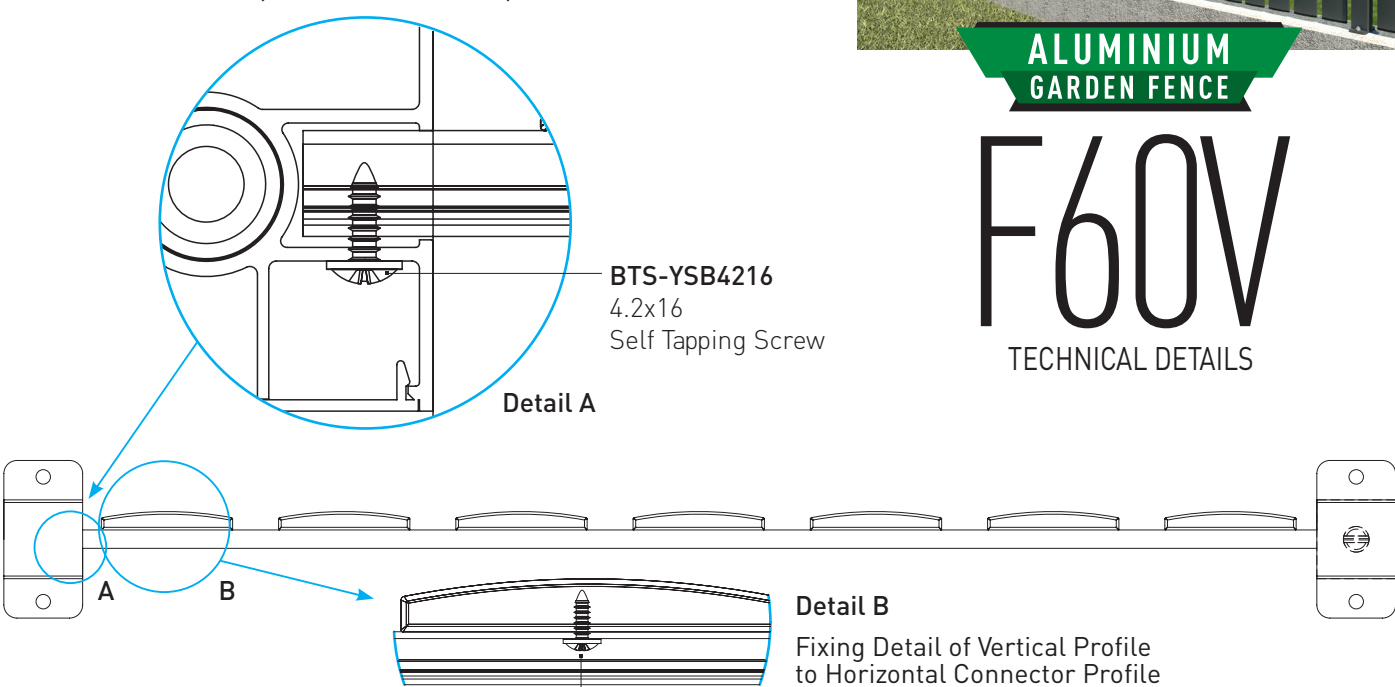

BTS Aluminium

Fixing Detail of Horizontal Connector Profile to Post Profile (PR-9449 to PR-9458)