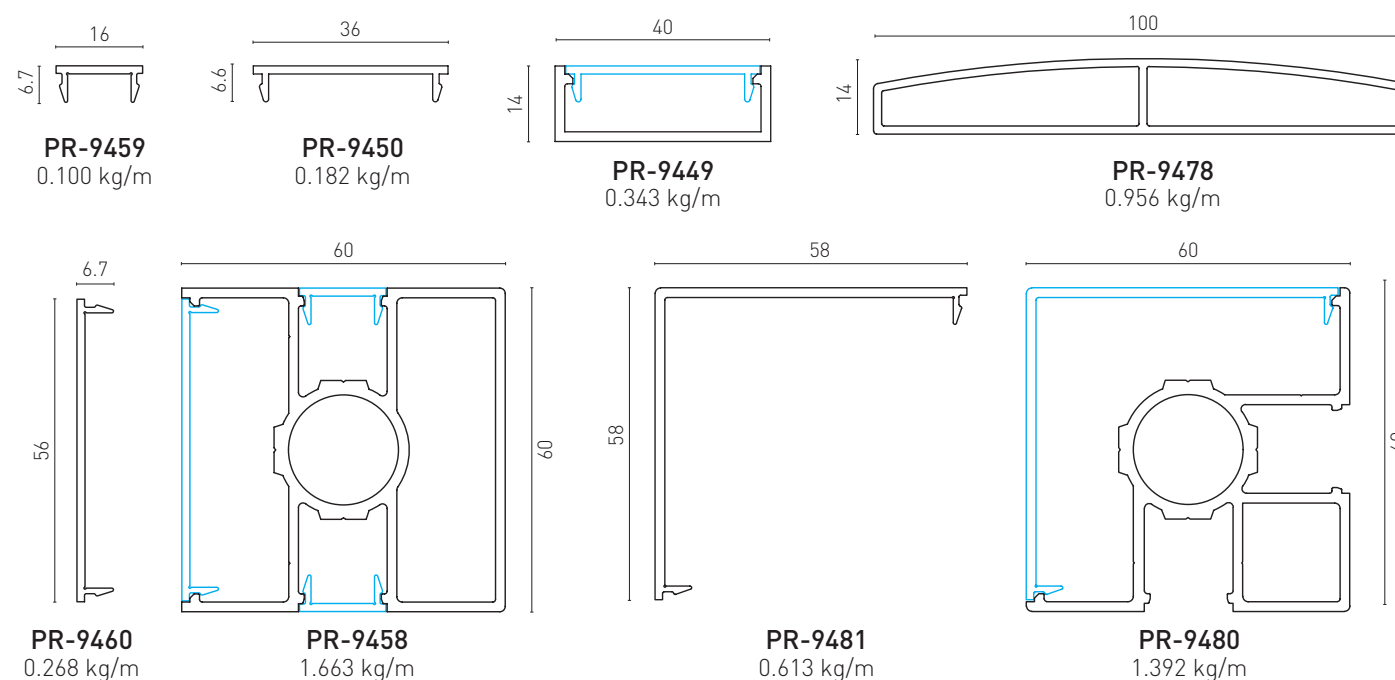

**BTS Aluminium**

Fixing Detail of Horizontal Connector Profile to Post Profile (PR-9449 to PR-9458)

PR-9450 Cover for Horizontal Connector Profile

**ALUMINIUM GARDEN FENCE**

**F60V**  
TECHNICAL DETAILS

- Fence with cambered type vertical profile and flat vertical profile.

- Clôture avec profil vertical de type cambré et profil vertical plat.

**PROFILES / PROFILS**

**ACCESSORIES / ACCESSOIRES**

BTS Aluminium

ALUMINIUM GARDEN FENCE

F76

TECHNICAL DETAILS

PR-4228  
Cover Profile