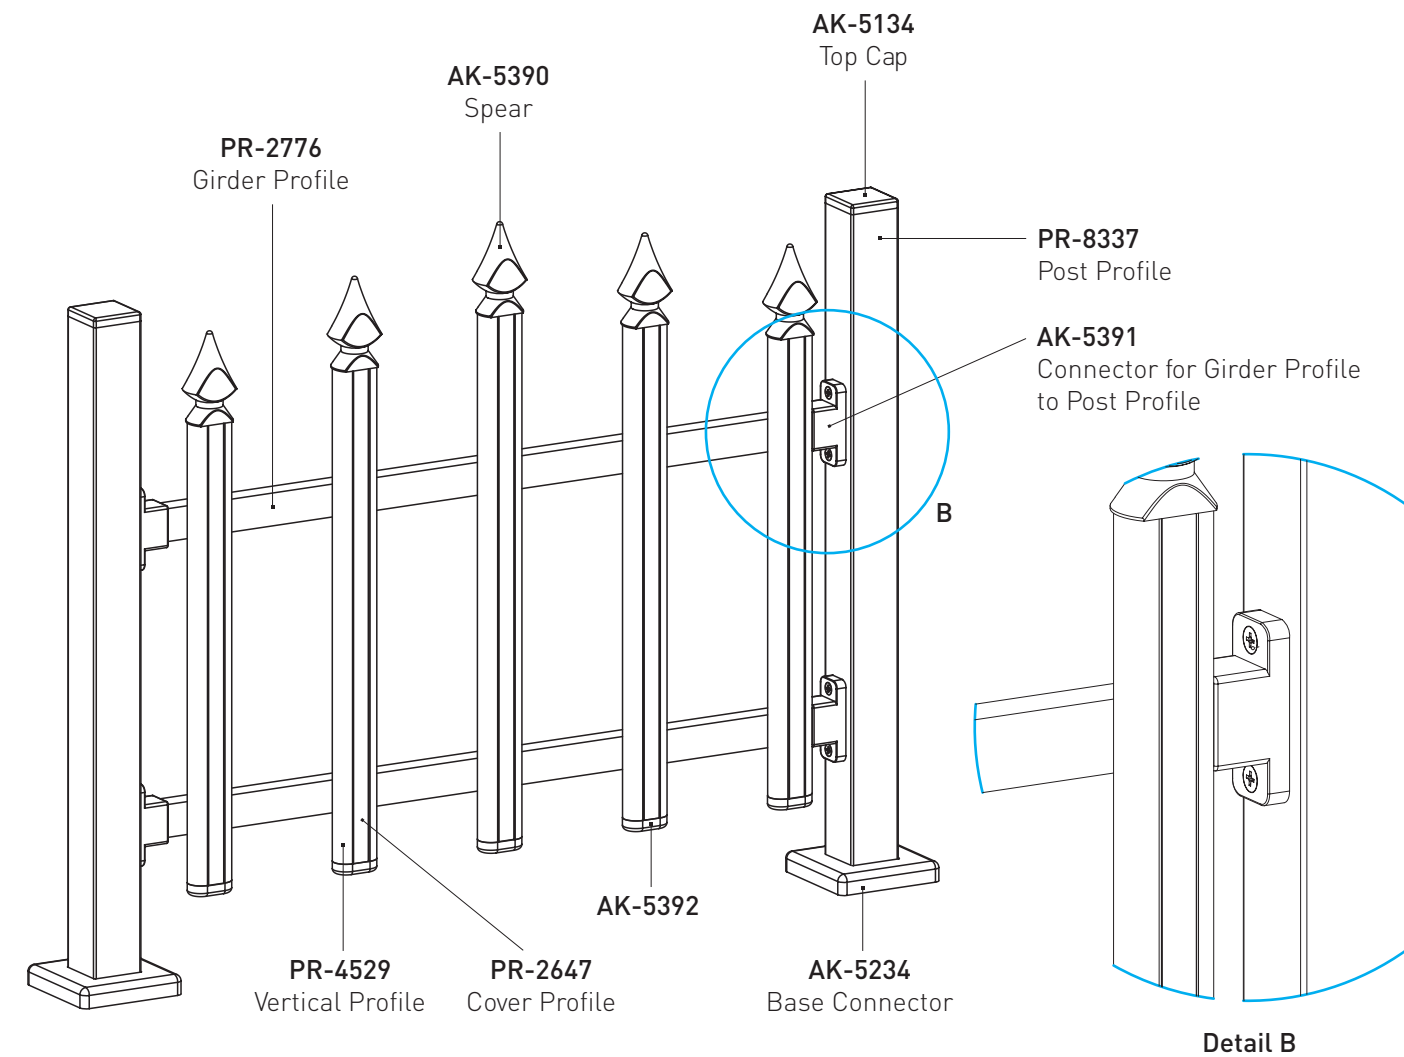

F40 CLASSIC

TECHNICAL DETAILS