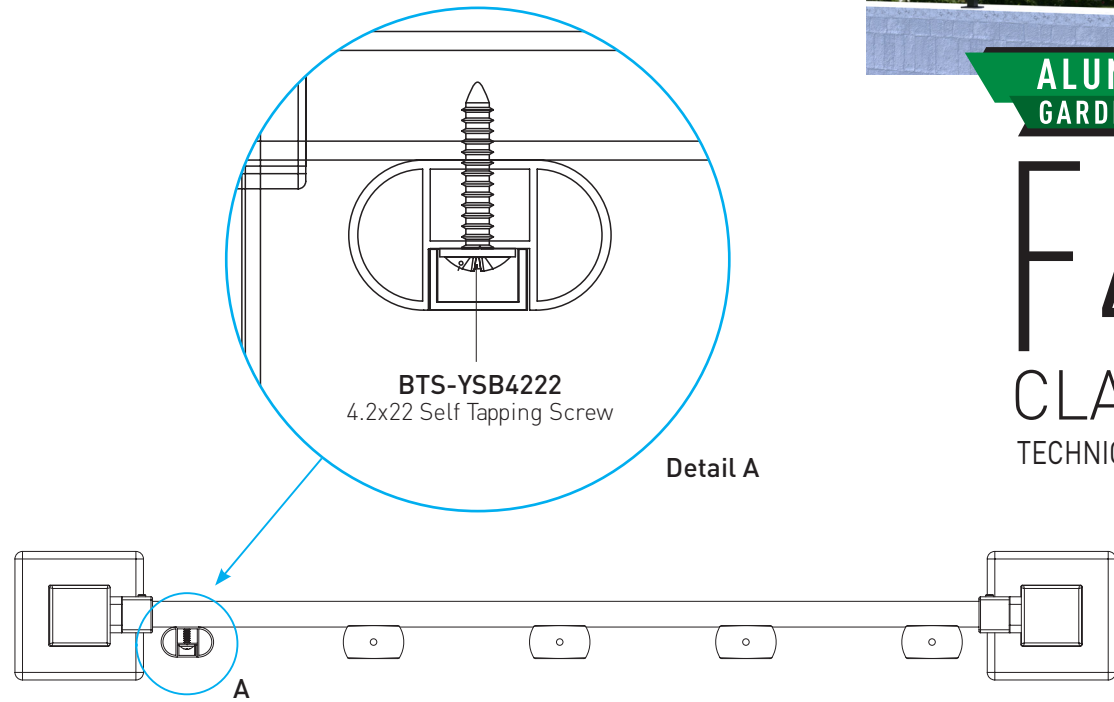

F40 CLASSIC

TECHNICAL DETAILS