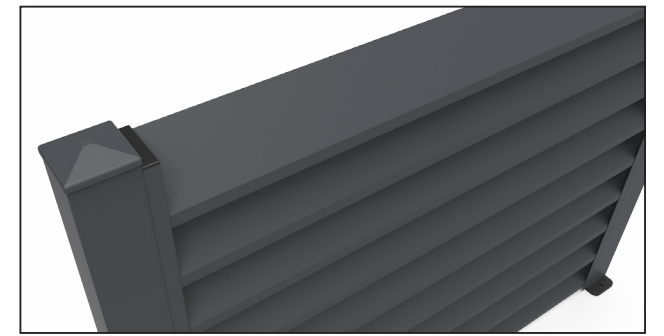

• Fence with angled louver profiles.