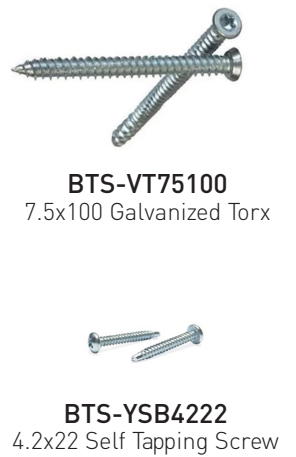

ACCESSORIES / ACCESSOIRES