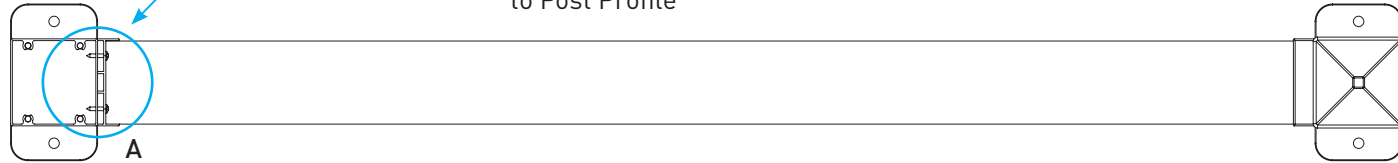

PROFILES / PROFILS

ACCESSORIES / ACCESSOIRES

BTS Aluminium

ALUMINIUM  
GARDEN FENCE

F100

TECHNICAL DETAILS

BTS-YSB4216  
4.2x23  
Self Tapping Screw

Detail A  
Fixing of Adapter Profile  
to Post Profile