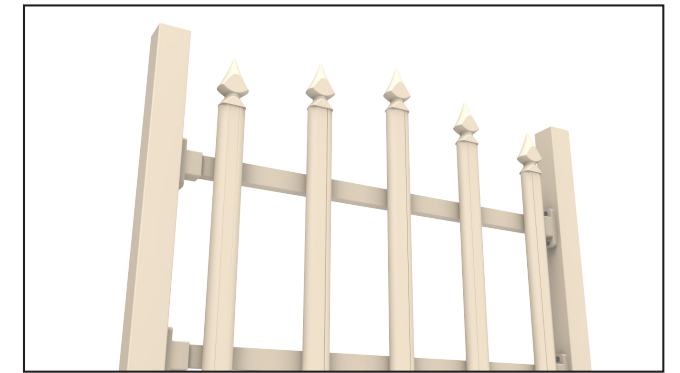

F40 CLASSIC

TECHNICAL DETAILS