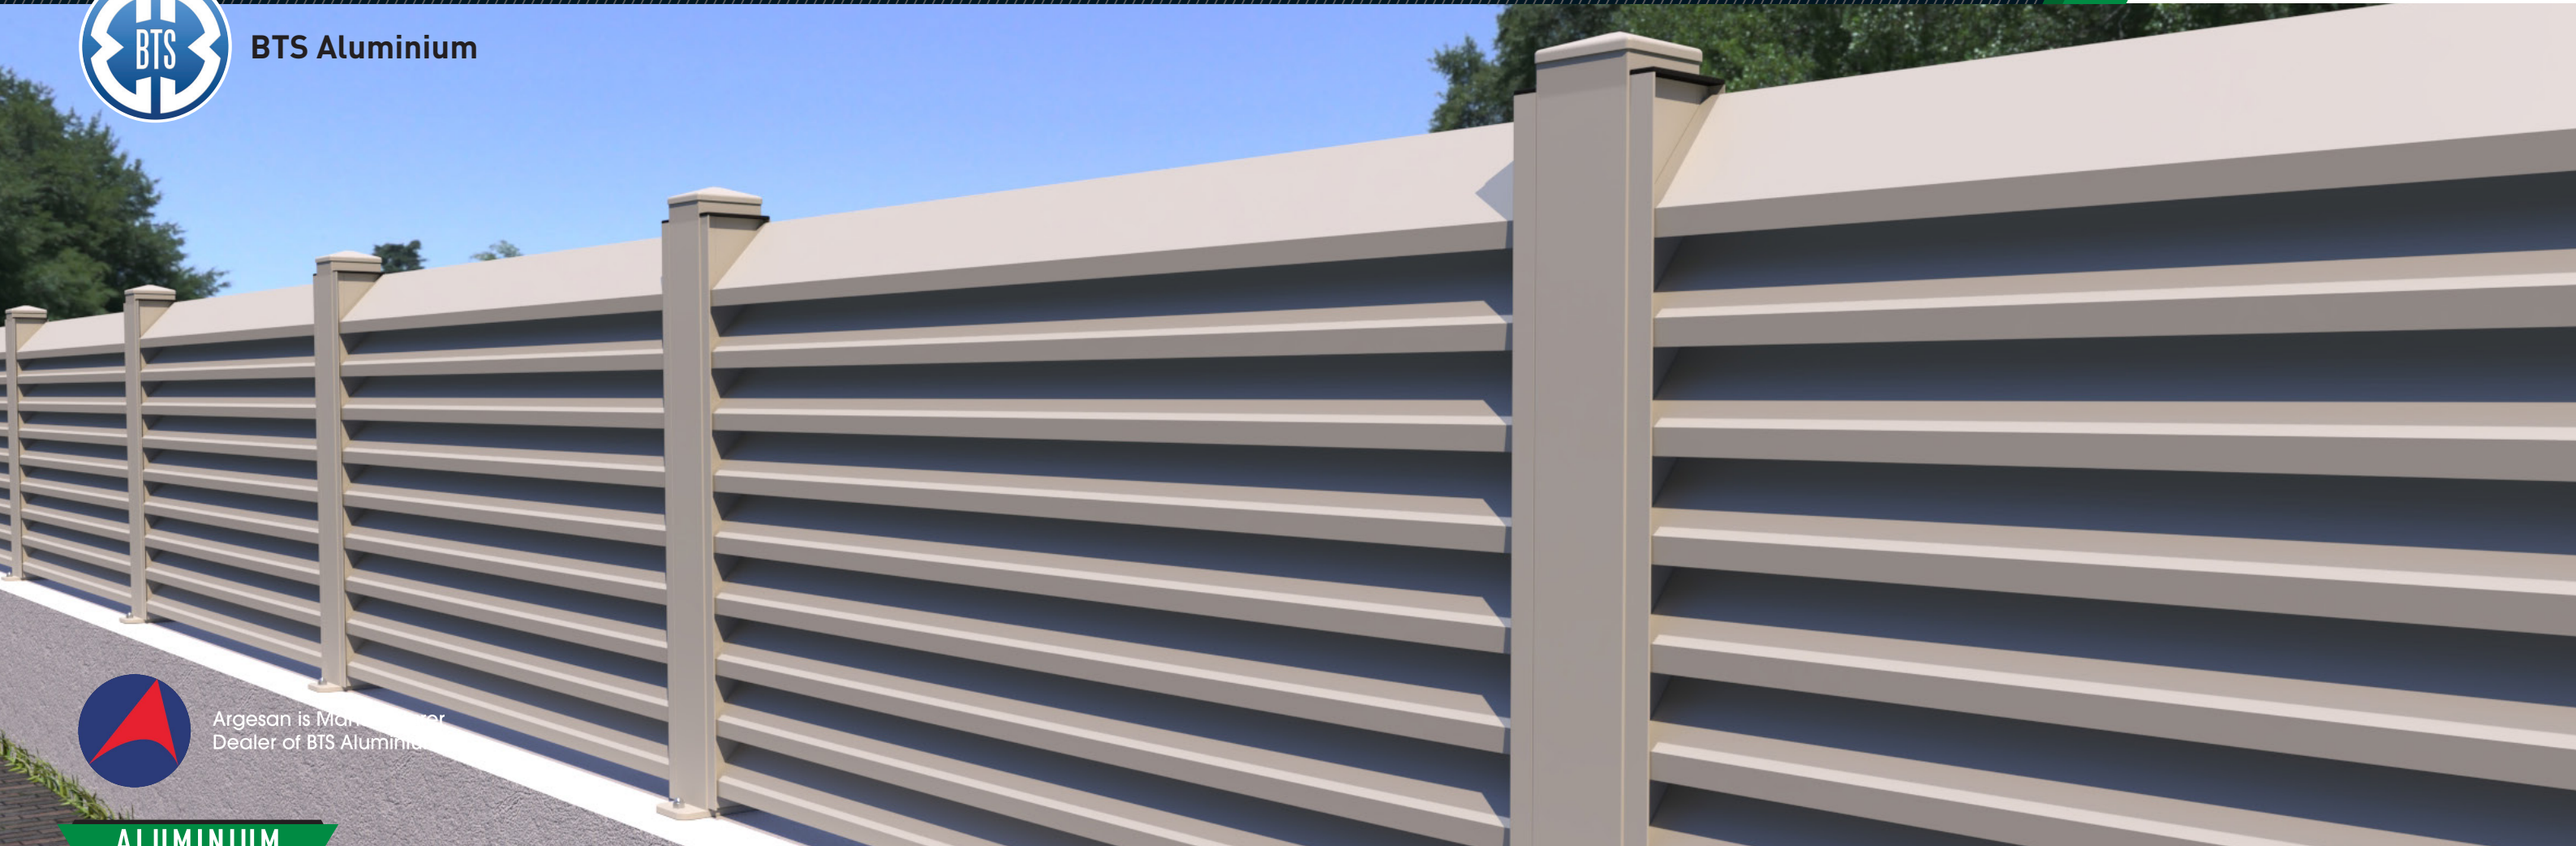

Argesan is Main Dealer of BTS Aluminium

ALUMINIUM GARDEN FENCE

F100

Enjoy the utmost privacy in your garden thanks to the aluminium fences produced by BTS. Aluminium privacy fences have become very popular, above all due to their high-quality design for single and multi-family dwellings and other buildings. BTS aluminium fencing enhances landscaping and adds security to a garden, pool, or building, while not hiding views. This innovative system represents a durable and stable fence model which has 100x100mm post and louver shelves. The result is an exclusive garden fence for the modern garden. The system contains angled louver aluminum profiles which cancels the view from outside. Installation is simple and precise. After connecting the post profile to the base connector, just fix the base connector on the ground directly with using appropriate screws or anchors. The panel width can vary up to 200 cm and it is even possible to reach a height of 220 cm. BTS F100 is the perfect solution if you want more privacy.

- 100x100 mm Aluminium post
- Angled louver profiles.
- Screws are not visible.
- Simple, clean and stylish lines.
- Strong, light and rust free.
- Easy do-it-yourself assembly