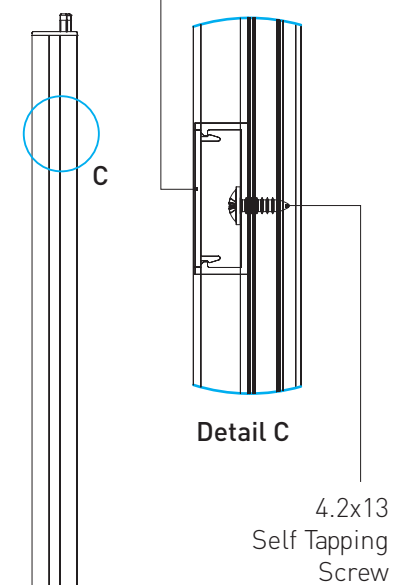

PR-9450 Cover for Horizontal Connector Profile