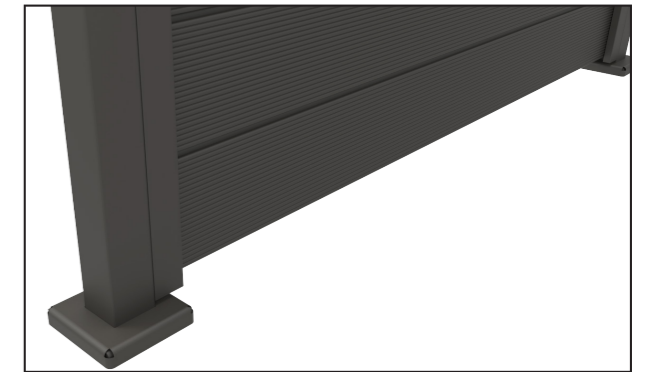

BTS Aluminium

**ALUMINIUM
GARDEN FENCE**

F40

TECHNICAL DETAILS

PR-4228

Detail A

BTS-YSB4216
4.2x16
Self Tapping Screw

- The horizontal profile can be combined with 8 mm glass.