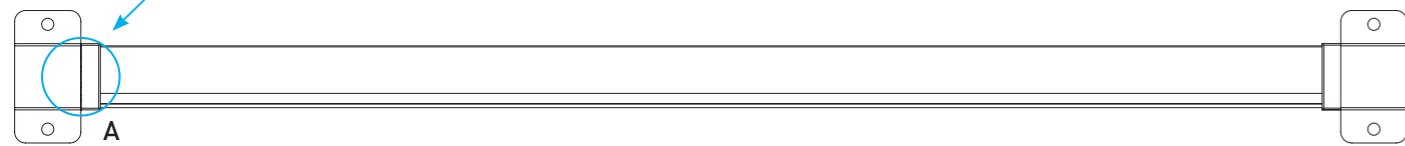

BTS Aluminium

ALUMINIUM
GARDEN FENCE

F60

TECHNICAL DETAILS

- Fence with patterned horizontal profile and flat surface profile.

- Clôture avec profil horizontal à motifs et profil de surface plane.

PROFILES / PROFILES

ACCESSORIES / ACCESSOIRES

BTS Aluminium

**ALUMINIUM
GARDEN FENCE**

F60 LOUVER

TECHNICAL DETAILS

Fixing Detail from Adapter Profile to Post Profile

BTS-YSB4216
4.2x16
Self Tapping Screw

Detail A

Fixing Detail from Adapter Profile to LOUVER Profiles

4.2x16
Self Tapping Screw

Detail B

- Fence with angled louver profiles.

- Clôture avec profils de persiennes inclinés.

PROFILES / PROFILES

ACCESSORIES / ACCESSOIRES