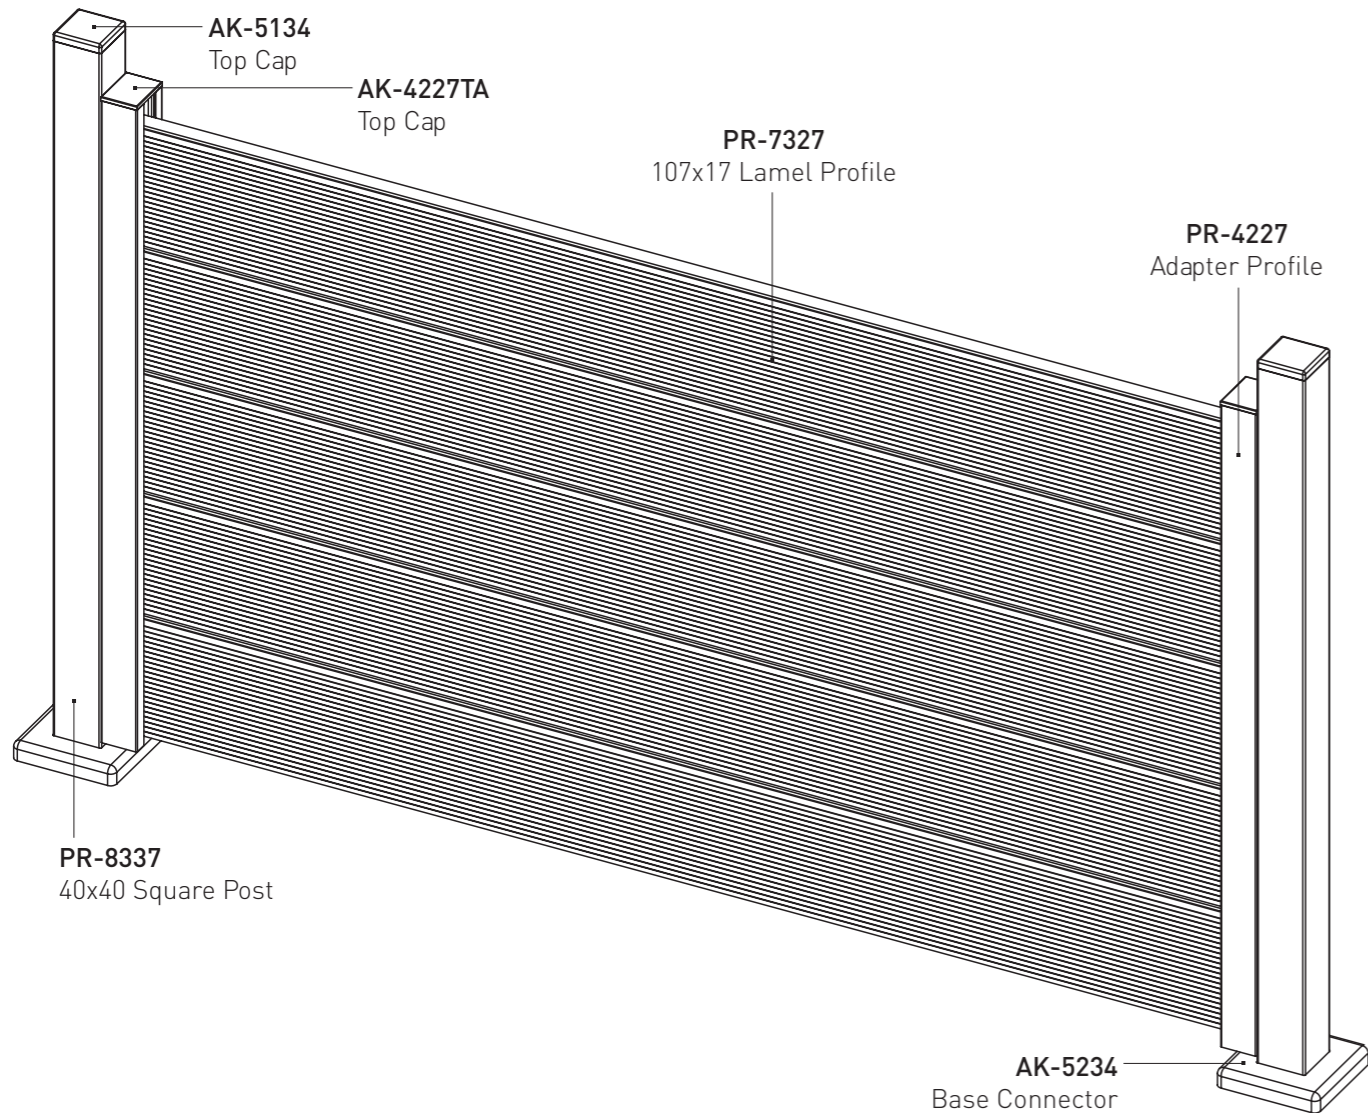

PROFILES / PROFILES