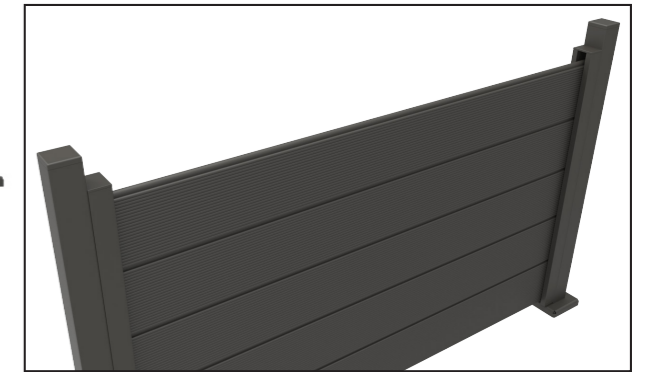

BTS Aluminium

**ALUMINIUM
GARDEN FENCE**

F40

TECHNICAL DETAILS

PR-4228

Detail A

BTS-YSB4216
4.2x16
Self Tapping Screw

- The horizontal profile can be combined with 8 mm glass.