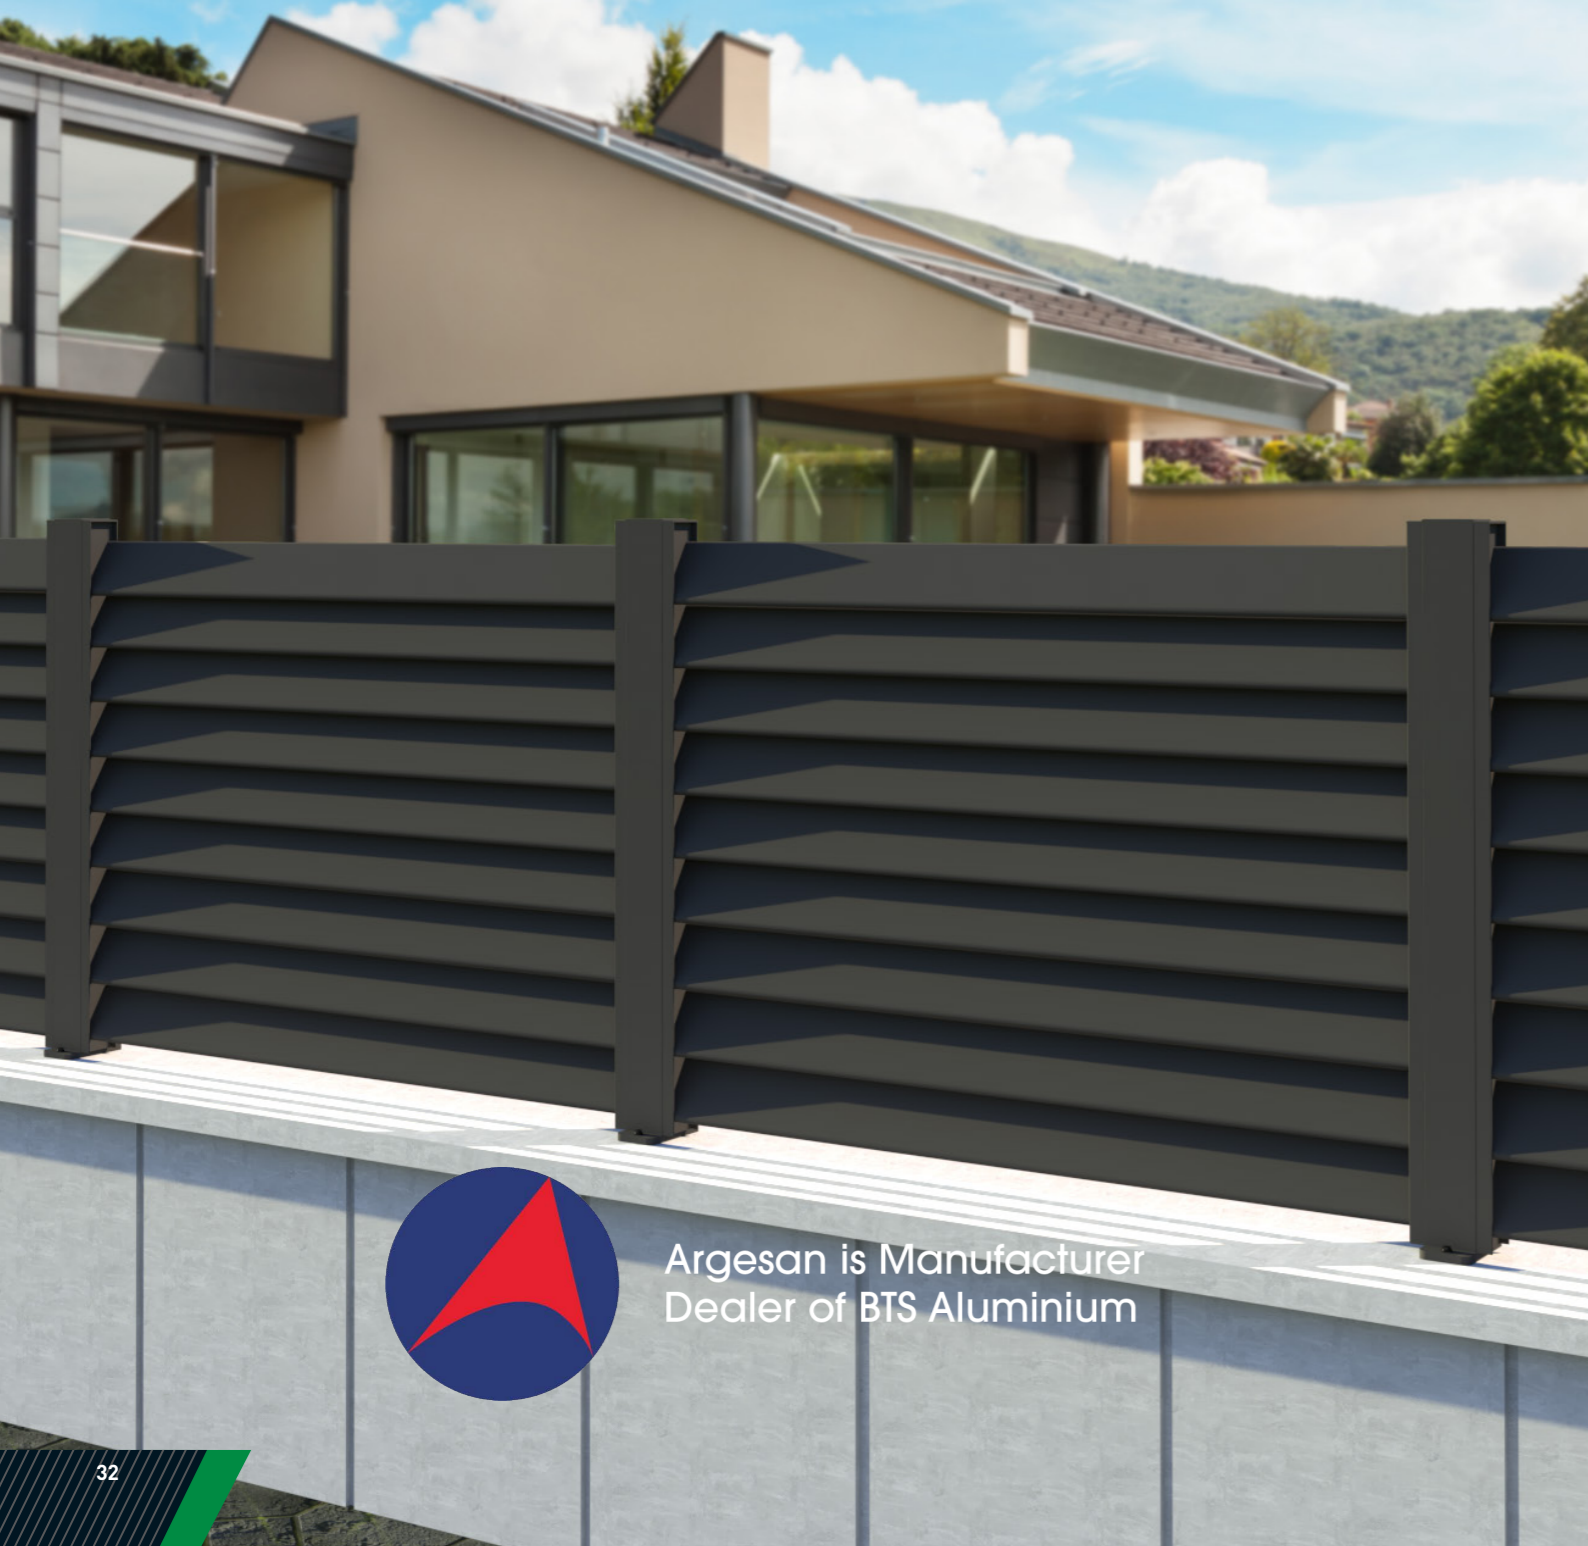

BTS Aluminium

wind Stop 2 railing systems

Argesan is Manufacturer Dealer of BTS Aluminium

BTS Height Adjustable Windscreen System

The standards stay the same,
but innovation never ends...

Argesan is Manufacturer
Dealer of BTS Aluminium