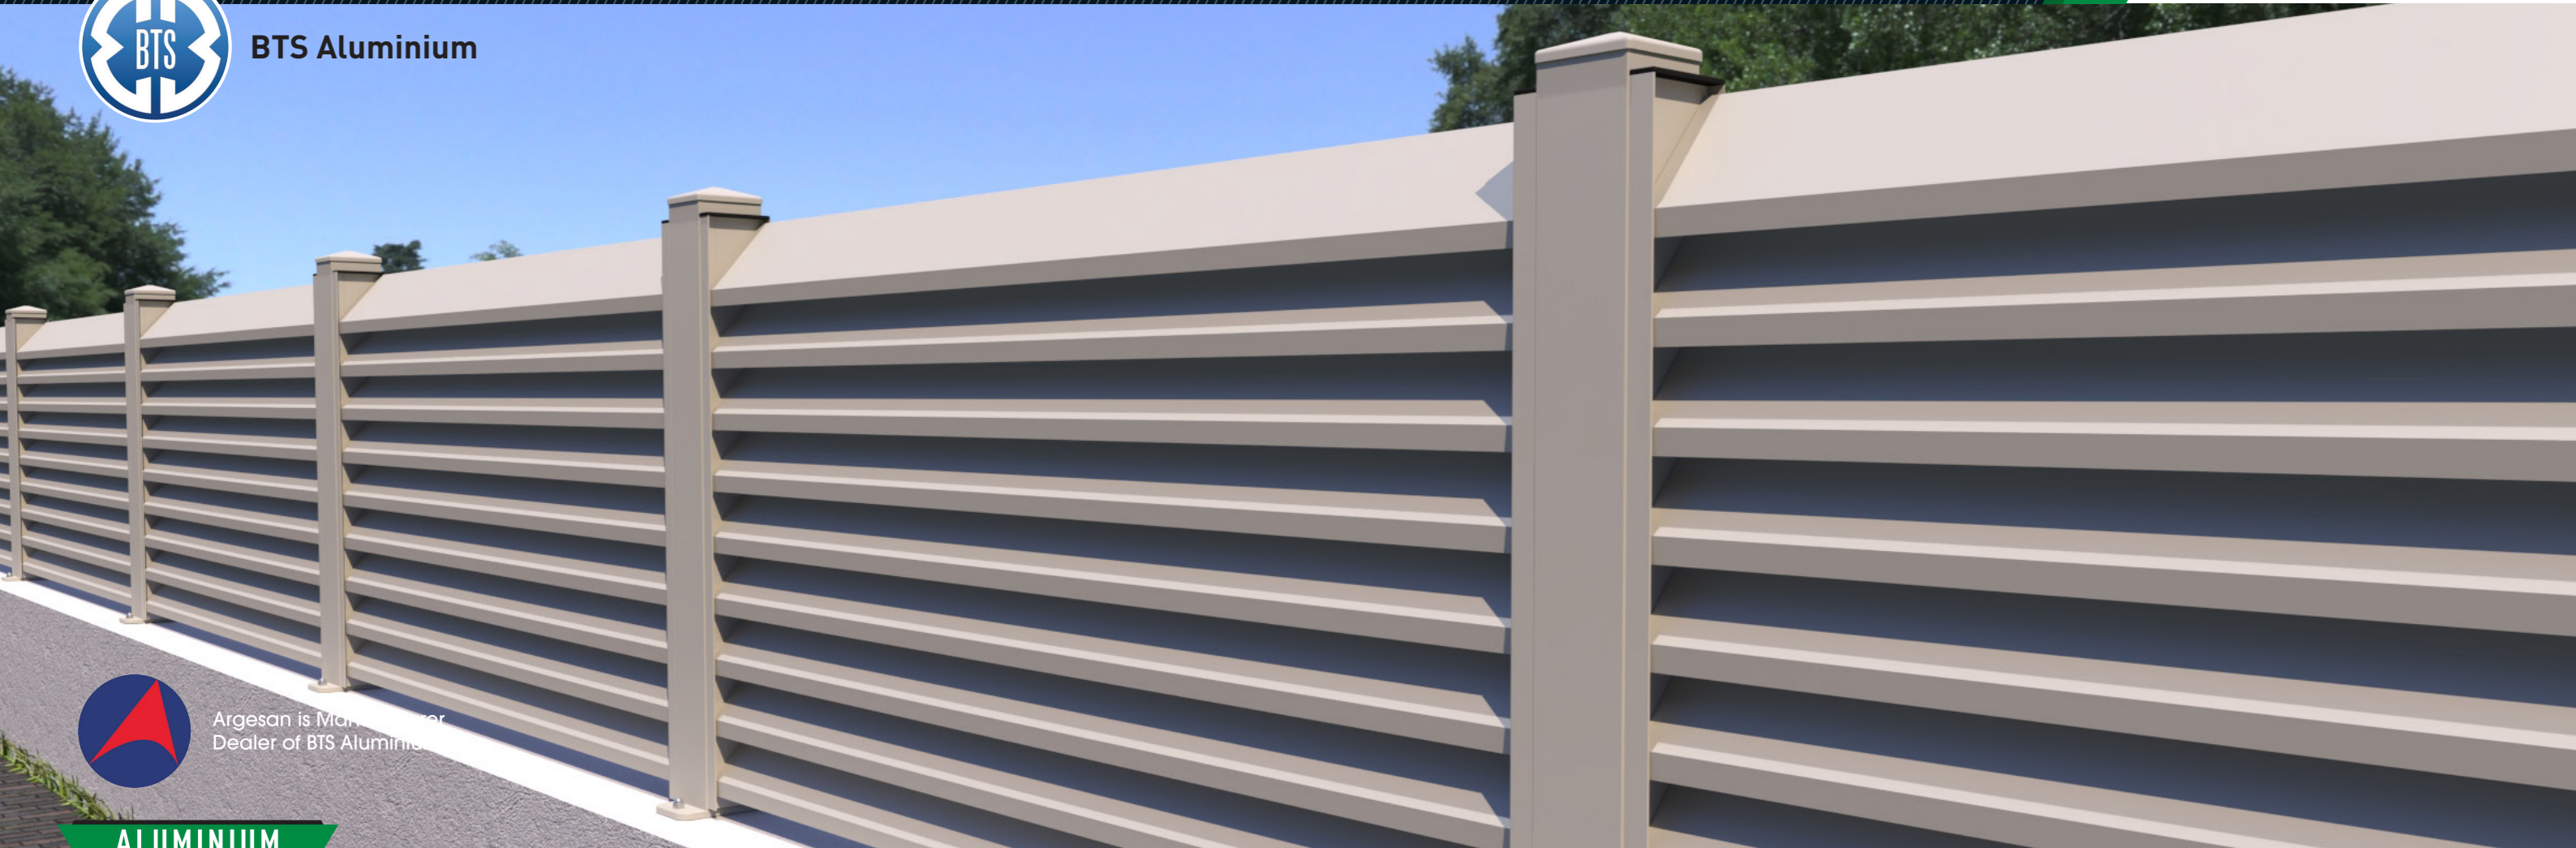

Argesan is Main Dealer of BTS Aluminium

ALUMINIUM GARDEN FENCE

F100

Enjoy the utmost privacy in your garden thanks to the aluminium fences produced by BTS. Aluminium privacy fences have become very popular, above all due to their high-quality design for single and multi-family dwellings and other buildings. BTS aluminium fencing enhances landscaping and adds security to a garden, pool, or building, while not hiding views. This innovative system represents a durable and stable fence model which has 100x100mm post and louver shelves. The result is an exclusive garden fence for the modern garden. The system contains angled louver aluminium profiles which cancels the view from outside. Installation is simple and precise. After connecting the post profile to the base connector, just fix the base connector on the ground directly with using appropriate screws or anchors. The panel width can vary up to 200 cm and it is even possible to reach a height of 220 cm. BTS F100 is the perfect solution if you want more privacy.