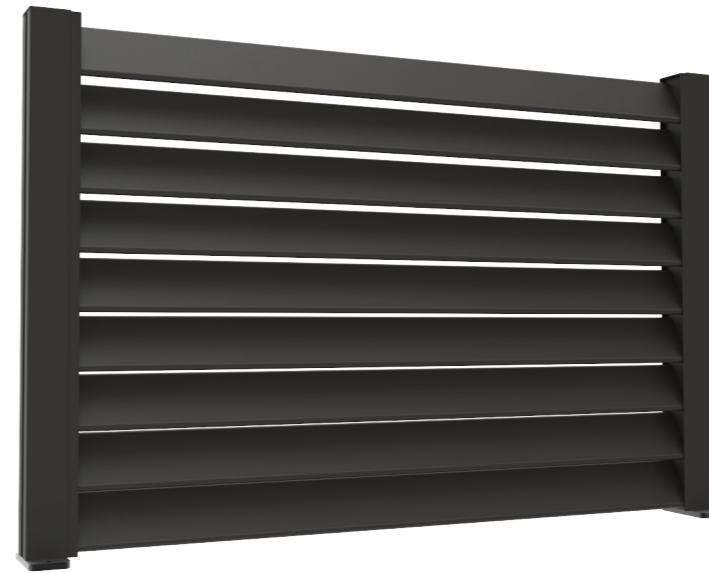

- Clôture avec profils de persiennes inclinés.