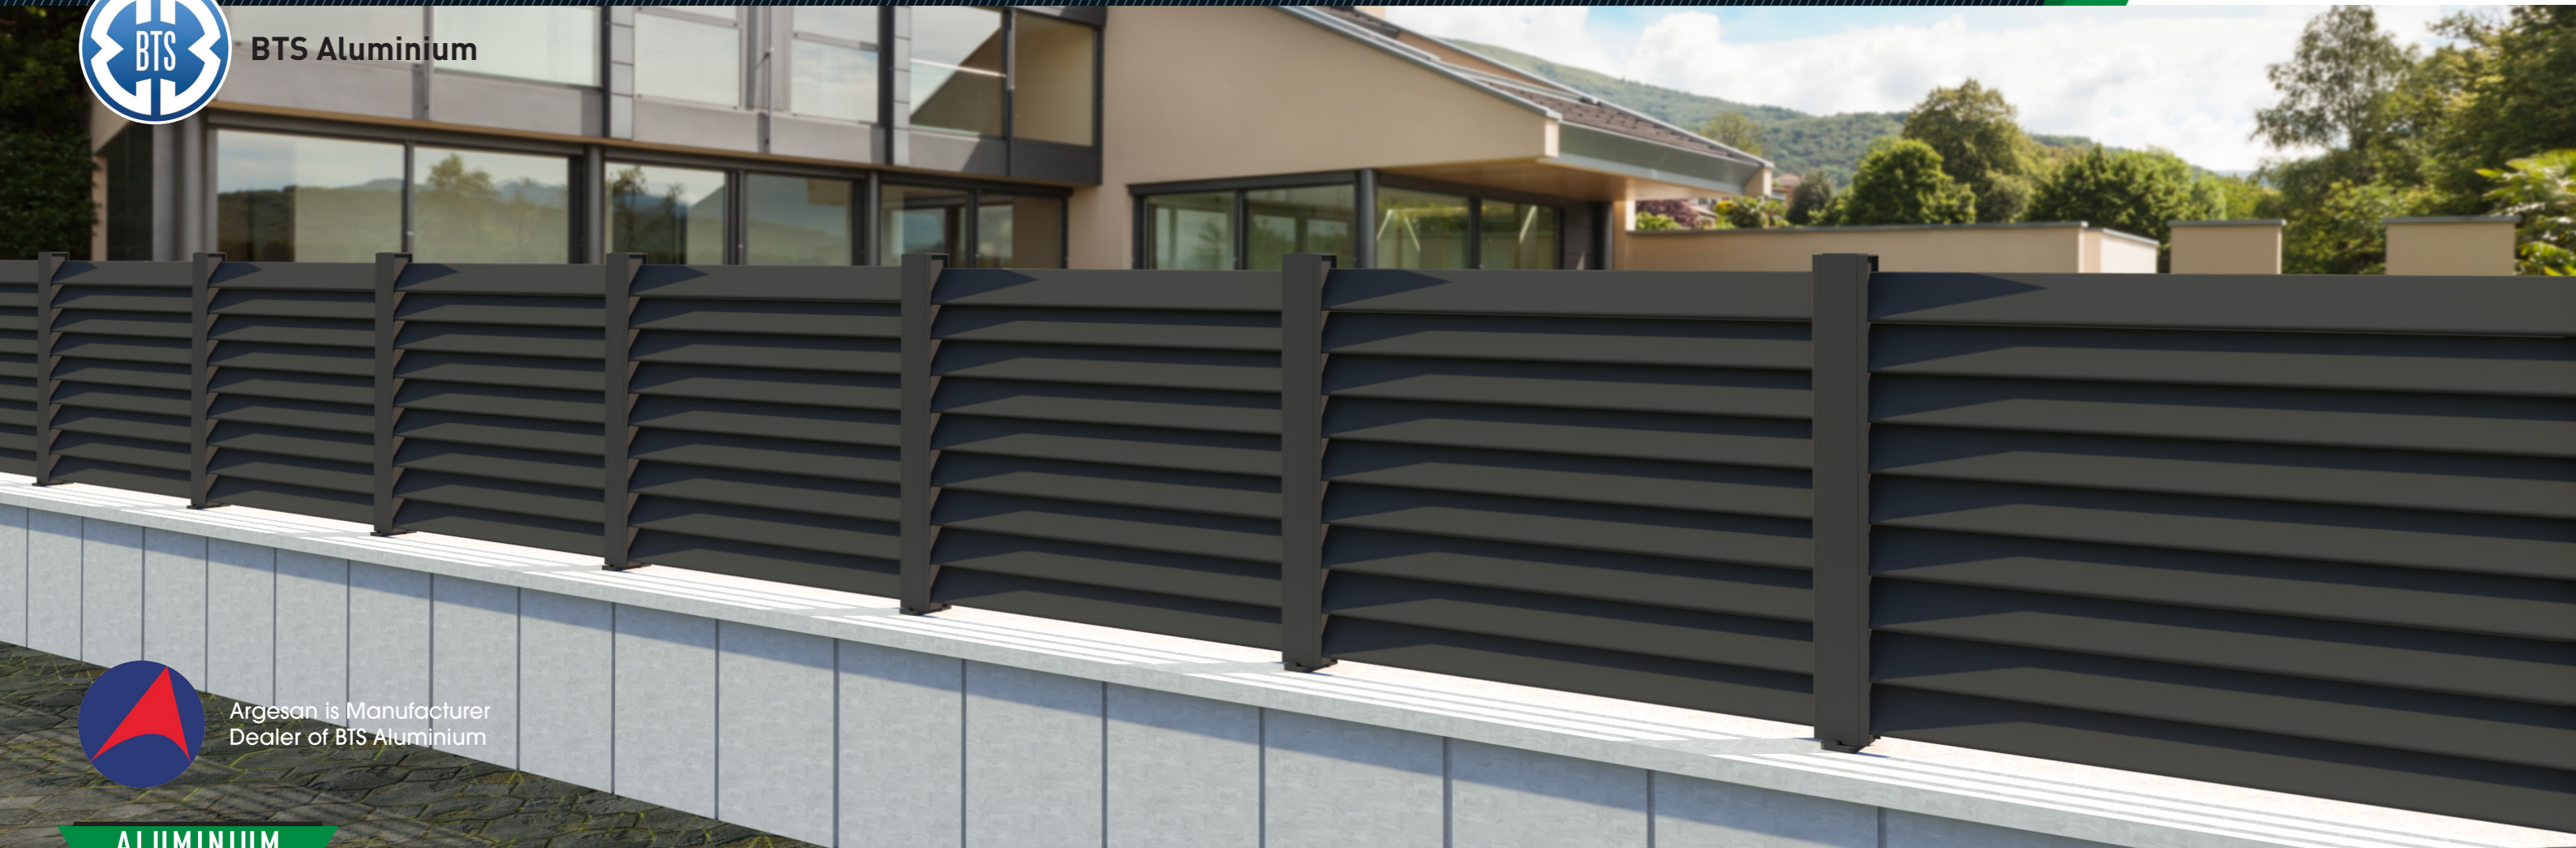

BTS Aluminium