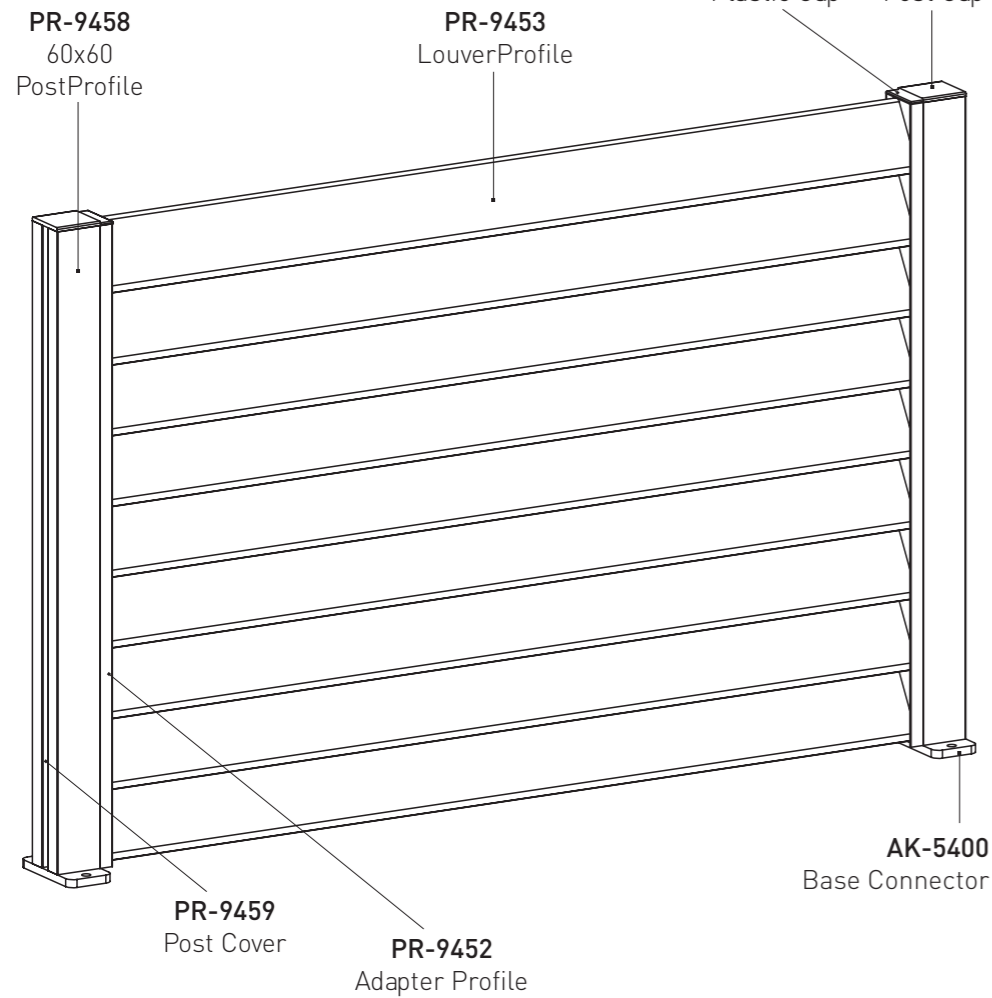

ACCESSORIES / ACCESSOIRES

BTS Aluminium

**ALUMINIUM
GARDEN FENCE**

F60 LOUVER

TECHNICAL DETAILS

Fixing Detail from Adapter Profile to Post Profile

BTS-YSB4216
4.2x16
Self Tapping Screw

Detail A