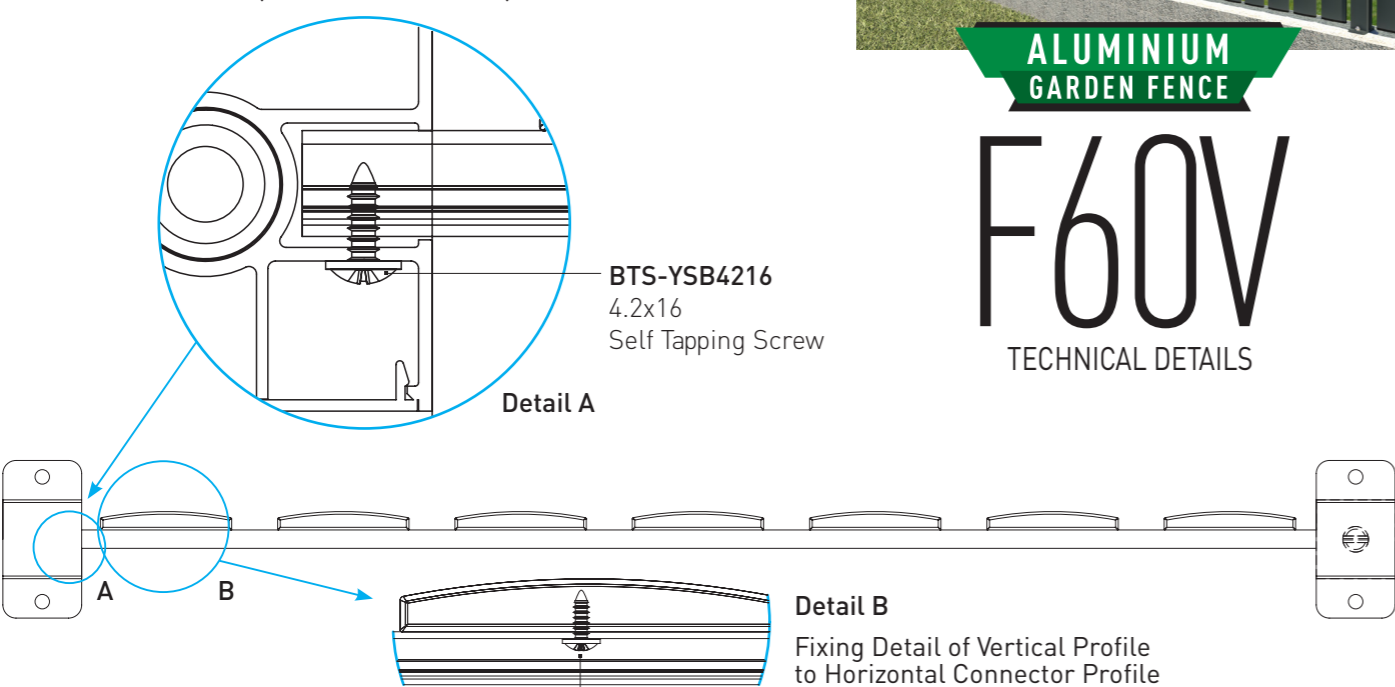

Fixing Detail from Adapter Profile to LOUVER Profiles

4.2x16
Self Tapping Screw

Detail B

- Fence with angled louver profiles.

- Clôture avec profils de persiennes inclinés.

PROFILES / PROFILES

ACCESSORIES / ACCESSOIRES

AK-5403

AK-5352B

AK-5400

BTS-KSG10X100
M10x100 Threaded Rod
+ Domed Cap Nut

BTS-YSB4216
4.2x16 Self Tapping Screw

AK-5027K
Chemical Anchor

BTS Aluminium

Fixing Detail of Horizontal Connector Profile to Post Profile (PR-9449 to PR-9458)

ALUMINIUM GARDEN FENCE

F60V
TECHNICAL DETAILS

- Fence with cambered type vertical profile and flat vertical profile.

- Clôture avec profil vertical de type cambré et profil vertical plat.

PROFILES / PROFILS