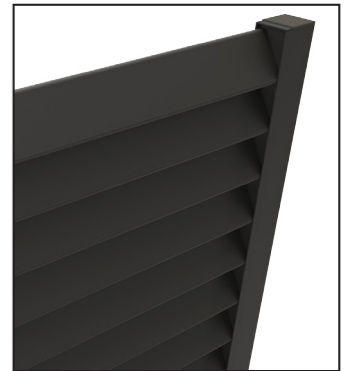

- Clôture avec profils de persiennes inclinés.