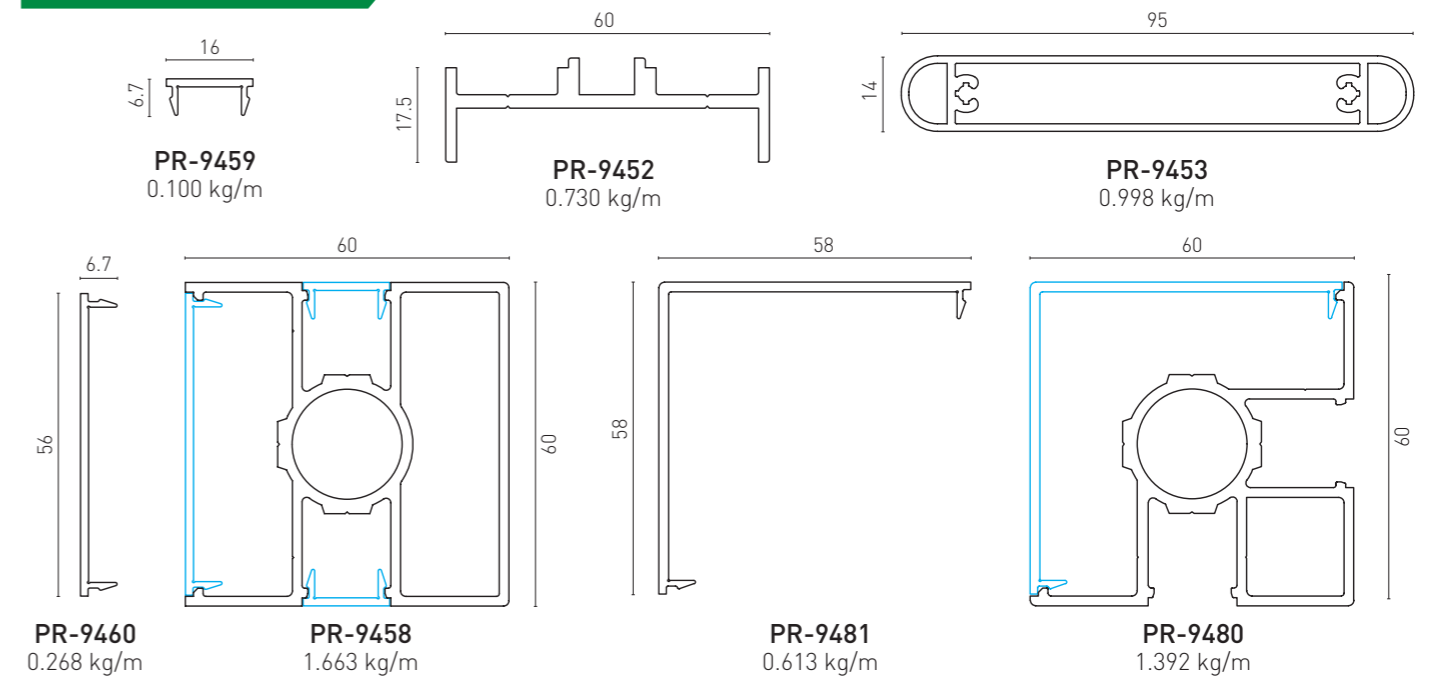

BTS Aluminium

ALUMINIUM
GARDEN FENCE

F60

TECHNICAL DETAILS

- Fence with patterned horizontal profile and flat surface profile.

- Clôture avec profil horizontal à motifs et profil de surface plane.

PROFILES / PROFILES

ACCESSORIES / ACCESSOIRES

BTS Aluminium

**ALUMINIUM
GARDEN FENCE**

F60 LOUVER

TECHNICAL DETAILS

Fixing Detail from Adapter Profile to Post Profile

BTS-YSB4216
4.2x16
Self Tapping Screw

Detail A

Fixing Detail from Adapter Profile to LOUVER Profiles

4.2x16
Self Tapping Screw

Detail B

- Fence with angled louver profiles.

- Clôture avec profils de persiennes inclinés.

PROFILES / PROFILES

ACCESSORIES / ACCESSOIRES