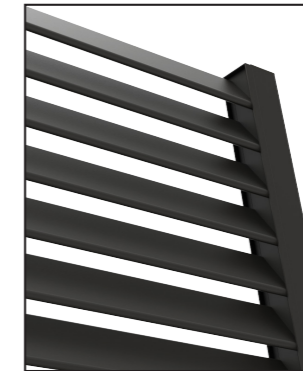

- Clôture avec profils de persiennes inclinés.