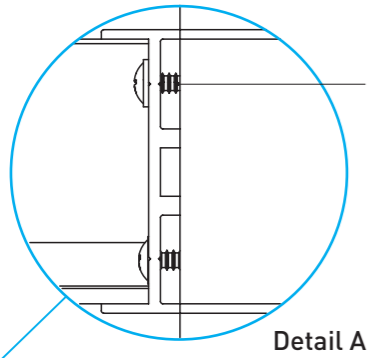

BTS Aluminium

ALUMINIUM
GARDEN FENCE

F60

TECHNICAL DETAILS

- Fence with patterned horizontal profile and flat surface profile.

- Clôture avec profil horizontal à motifs et profil de surface plane.

PROFILES / PROFILES

ACCESSORIES / ACCESSOIRES

BTS Aluminium

**ALUMINIUM
GARDEN FENCE**

F60 LOUVER

TECHNICAL DETAILS

Fixing Detail from Adapter Profile to Post Profile

BTS-YSB4216
4.2x16
Self Tapping Screw

Detail A

Fixing Detail from Adapter Profile to LOUVER Profiles

4.2x16
Self Tapping Screw

Detail B

- Fence with angled louver profiles.

- Clôture avec profils de persiennes inclinés.

PROFILES / PROFILES

ACCESSORIES / ACCESSOIRES