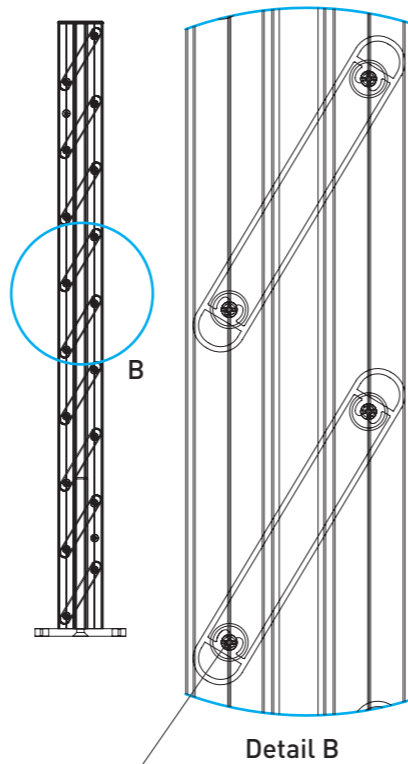

BTS Aluminium

ALUMINIUM
GARDEN FENCE

F60

TECHNICAL DETAILS

- Fence with patterned horizontal profile and flat surface profile.

- Clôture avec profil horizontal à motifs et profil de surface plane.

PROFILES / PROFILES

ACCESSORIES / ACCESSOIRES

BTS Aluminium

**ALUMINIUM
GARDEN FENCE**

F60 LOUVER

TECHNICAL DETAILS

Fixing Detail from Adapter Profile to Post Profile

BTS-YSB4216
4.2x16
Self Tapping Screw

Detail A

Fixing Detail from Adapter Profile to LOUVER Profiles

4.2x16
Self Tapping Screw

Detail B

- Fence with angled louver profiles.

- Clôture avec profils de persiennes inclinés.

PROFILES / PROFILES

ACCESSORIES / ACCESSOIRES