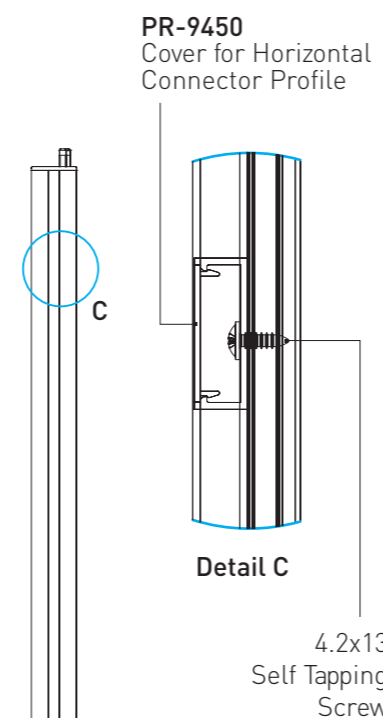

Fixing Detail from Adapter Profile to LOUVER Profiles

4.2x16
Self Tapping Screw

Detail B

- Fence with angled louver profiles.

- Clôture avec profils de persiennes inclinés.

PROFILES / PROFILES

ACCESSORIES / ACCESSOIRES

AK-5403

AK-5352B

AK-5400

BTS-KSG10X100
M10x100 Threaded Rod
+ Domed Cap Nut

BTS-YSB4216
4.2x16 Self Tapping Screw

AK-5027K
Chemical Anchor

BTS Aluminium

Fixing Detail of Horizontal Connector Profile to Post Profile (PR-9449 to PR-9458)