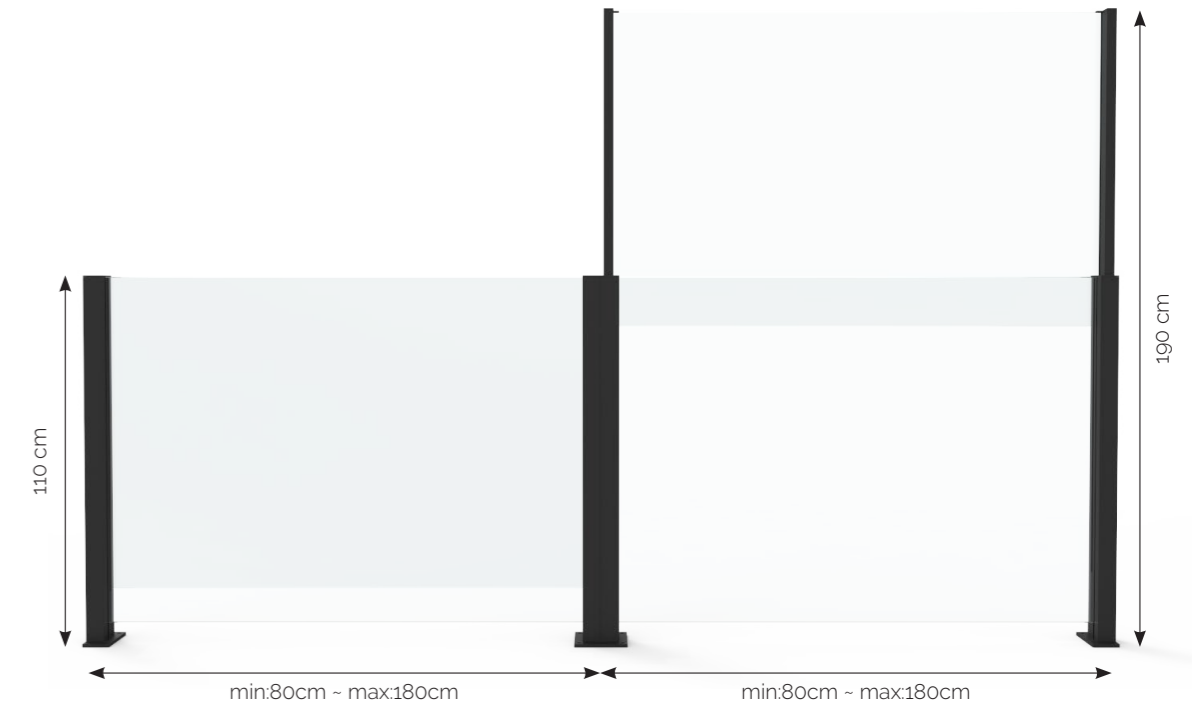

Integrated Planter Support (Optional)

The WindStop retractable glass balustrade can be attached to a robust galvanized and electrostatic powder painted base designed that functions as an flower pot and counter weight against winds. Refurbish your restaurant, cafe and terrace with a new planter support for your wind breaker glass railing.

Support de jardinière intégré (Optionnel)

La balustrade en verre rétractable WindStop est fixée à une base robuste galvanisée et peinte en poudre électrostatique conçue qui fonctionne comme un pot de fleur et un contrepoids contre les vents. Rénovez votre restaurant, café et terrasse avec un nouveau support de jardinière pour votre balustrade en verre coupe-vent.

Wheeled Base (Optional)

Optional trolley support with brakes on each wheel for places where fastening is not possible onto the ground.

Windstop cannot be used with wheeled bases as wind barrier panel against wind. its suggested to be used as separator in indoor commercial areas and in windless outdoor places.

Base à roulettes (Optionnel)

Support de chariot en option avec freins sur chaque roue pour les endroits où la fixation n'est pas possible au sol.

Windstop ne peut pas être utilisé avec des bases à roues comme panneau de barrière vent contre le vent. son suggéré d'être utilisé comme séparateur dans les zones commerciales intérieures et dans les endroits extérieurs sans vent.

Reinforced Support (Optional)

Height adjustable floor fastening support.

Support Renforcé (Optionnel)

Support de fixation au sol réglable en hauteur.

Technical Specifications

Description

Height Adjustable Glass Railing, Balustrade, Windbrekaer

Principle of operation

Lifting by gas pressure

Material

Aluminium & Glass

Panel width

Min:80cm – Max:180cm

Panel height