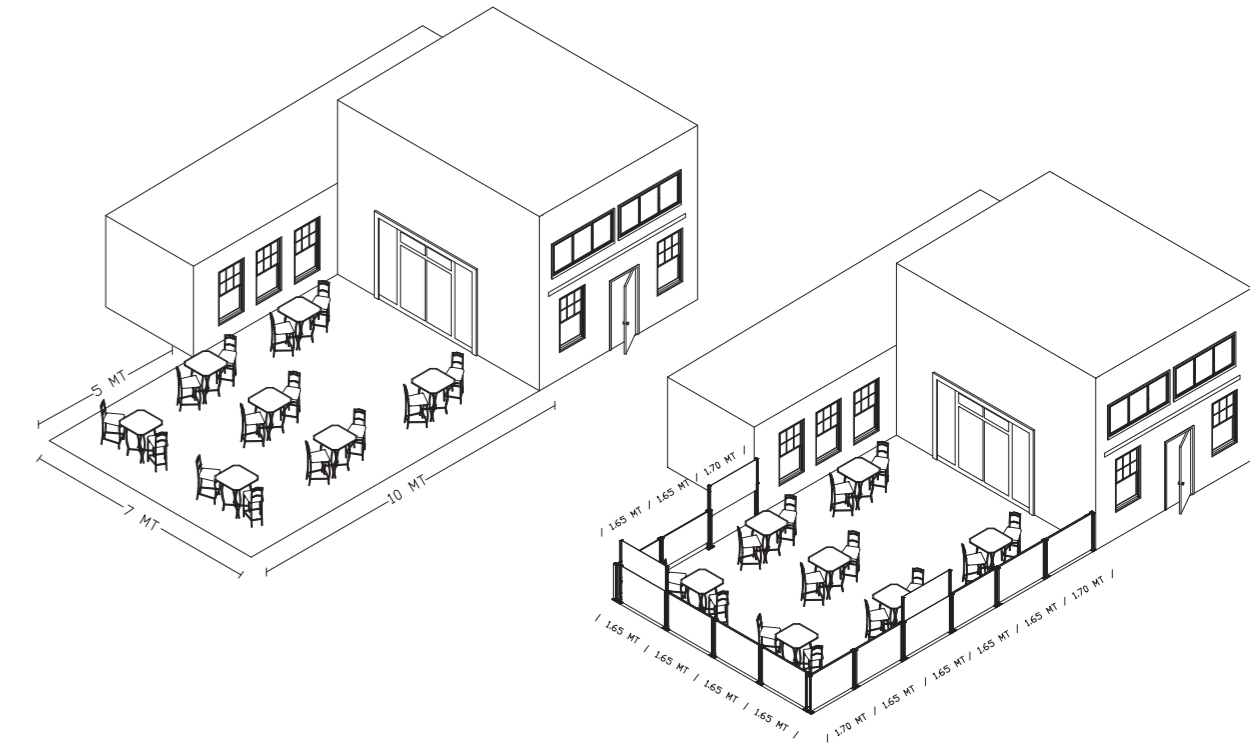

Weight

Standard panel 110cm x 150cm = 70Kg

Manufactured by

BTS Aluminium Turkey

Just lift it up when wind starts!

It is an ambitious product which is enough to create revolution in railing systems! Restaurant gardens, terraces, open areas of cafes, swimming pools and balconies.