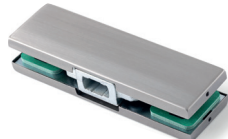

Max door weight is 90 kg

Maks. kapı genişliği 110 cm

Max door width is 110 cm

Sabitlenme noktası 90° ve 115°

Hold open 90° and 115°

GDH-100

Cam Kapı
Hidroliği

Floor Spring Door
Closer

GDM-100

Alt Mentşe

Bottom Patch

GDM-200

Üst Mentşe

Top Patch

GDM-300

Cam Panel
Mentşe

Overpanel Patch

GDM-400

H Cam Tutucu

Overpanel Side
Connector

GDM-500

Cam Köşe Kilit

Corner Lock

GDM-240