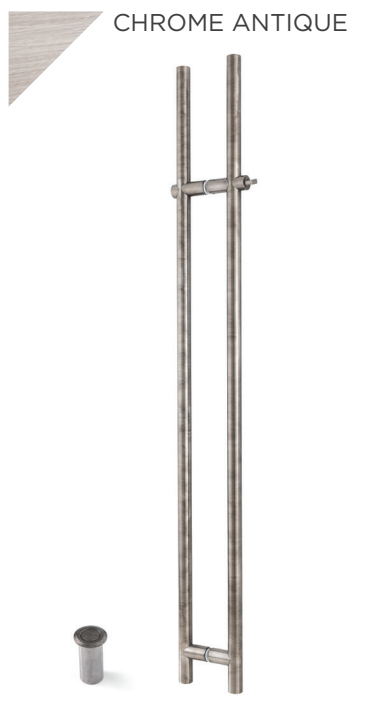

LOCKABLE PULL HANDLES

 **ARGESAN**[®]

www.argesan.com.tr

LOCKABLE PULL HANDLES

LOCKABLE PULL HANDLES

LOCKABLE PULL HANDLES

Measurement	
Pipe	Q35mm
Lenght	150 cm (59")

www.argesan.com.tr