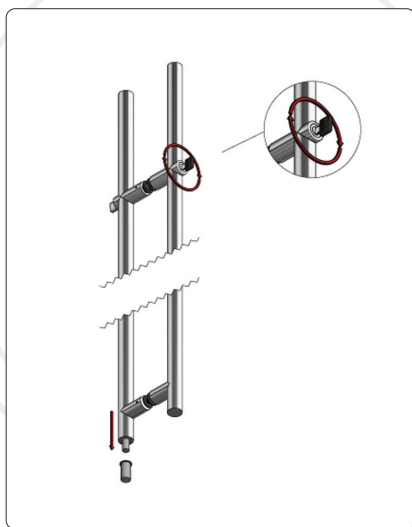

LOCKABLE PULL HANDLES

 **ARGESAN**[®]

www.argesan.com.tr

LOCKABLE PULL HANDLES

LOCKABLE PULL HANDLES

LOCKABLE PULL HANDLES

Measurement	
Pipe	Q35mm
Lenght	150 cm (59")

www.argesan.com.tr